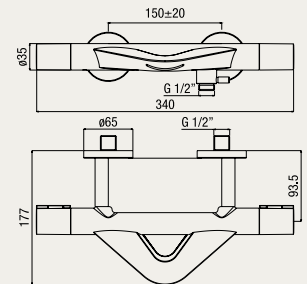

portasapone removibile
removable shelf
tablette amovible

VE 65106 CR

termostatico vasca esterno con portasapone
exposed thermostatic bath shower mixer with soap dish
bain douche thermostatique apparent avec porte savon