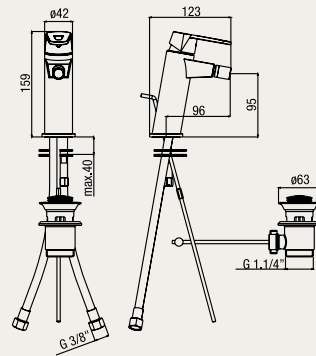

LAVABO E BIDET

BASIN AND BIDET
LAVABO ET BIDET

VE 65176 CR

monocomando lavabo, scarico 1 1/4"
single-lever basin mixer, 1 1/4" pop-up waste
lavabo monocommande, vidage 1 1/4"

VE 65176/S CR

monocomando lavabo, senza scarico
single-lever basin mixer, without waste
lavabo monocommande, sans vidage

vertigo

VE 65201 CR

monocomando bidet, scarico 1 1/4"
single-lever bidet mixer, 1 1/4" pop-up waste
bidet monocommande, vidage 1 1/4"

VE 65201/S CR

monocomando bidet, senza scarico
single-lever bidet mixer, without waste
bidet monocommande, sans vidage

SOLUZIONI ESTERNO DOCCIA / VASCA

SHOWER / BATH EXPOSED SOLUTIONS
SOLUTIONS APPARENTES DOUCHE / BAIN

VE 65155 CR

termostatico doccia esterno con portasapone
exposed thermostatic shower mixer with soap dish
douche thermostatique apparent avec porte savon

portasapone removibile
removable shelf
tablette amovible