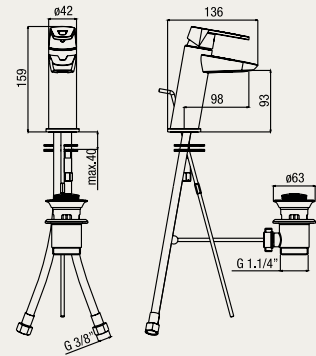

LAVABO E BIDET

BASIN AND BIDET
LAVABO ET BIDET

VE 65176 CR

monocomando lavabo, scarico 1 1/4"
single-lever basin mixer, 1 1/4" pop-up waste
lavabo monocommande, vidage 1 1/4"

VE 65176/S CR

monocomando lavabo, senza scarico
single-lever basin mixer, without waste
lavabo monocommande, sans vidage

vertigo

VE 65201 CR

monocomando bidet, scarico 1 1/4"
single-lever bidet mixer, 1 1/4" pop-up waste
bidet monocommande, vidage 1 1/4"

VE 65201/S CR

monocomando bidet, senza scarico
single-lever bidet mixer, without waste
bidet monocommande, sans vidage