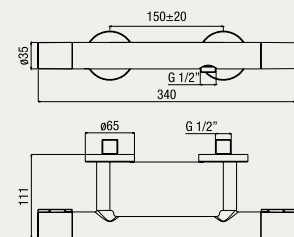

VE 65155 CR

termostatico doccia esterno con portasapone
exposed thermostatic shower mixer with soap dish
douche thermostatique apparent avec porte savon

portasapone removibile
removable shelf
tablette amovible