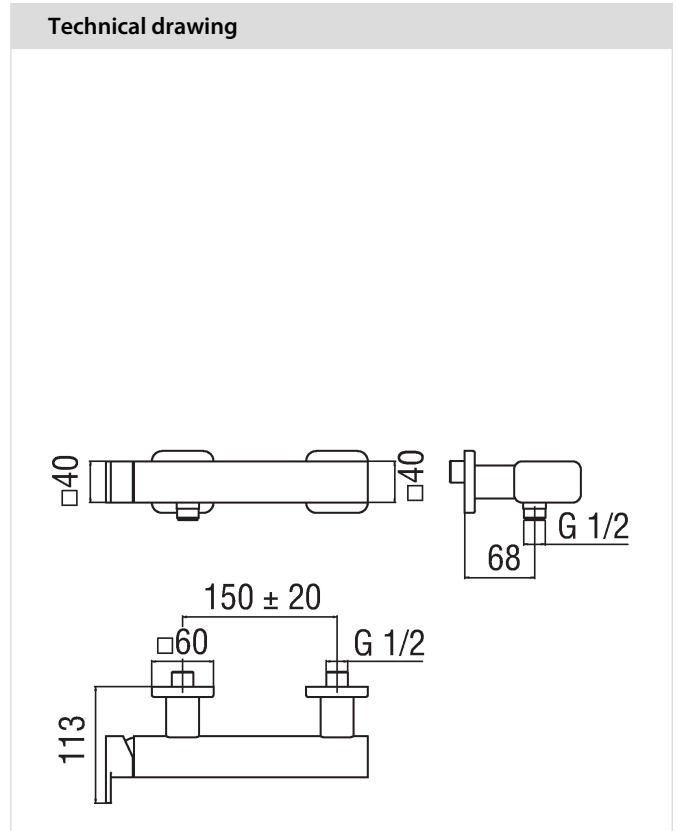

LOOP
LP90130CR

Specifications

- Shower
- External single control
- Finish: Chrome
- 1/2" outlet
- Flexible pipe not included
- Cartridge \varnothing 35 mm
- Dynamic flow limiter (-50%)
- The temperature limiter
- Packaging: 37,1 x 23,7 x 11 cm / 0,009671 m³ / 3,27 kg