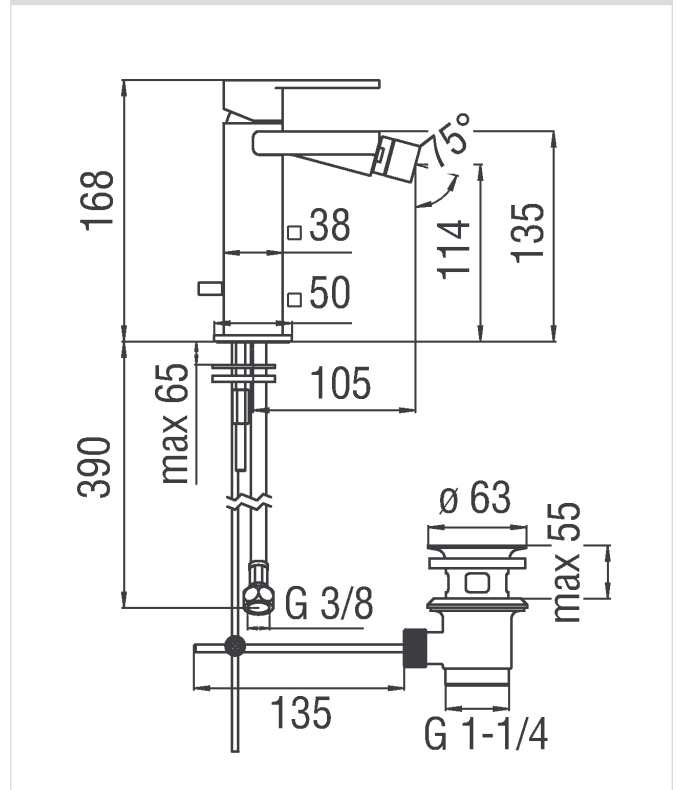

Image

Technical drawing

Specifications

- Bidet
- Single control
- Finish: Chrome
- Anti limescale aerator M 22 x 1
- Swivel jet
- 1 1/4" waste
- 3/8" stainless steel flexible pipe
- Cartridge  $\varnothing$  28 mm
- Dynamic flow limiter (-50%)
- The temperature limiter
- Aerator Neoperl® M 22 x 1 with swivel
- Flexible Parigi® SPX® stainless steel  $\varnothing$  3/8"
- Packaging: 41 x 21 x 7 cm / 0,006027 m<sup>3</sup> / 2,53 kg

Flow rate diagram