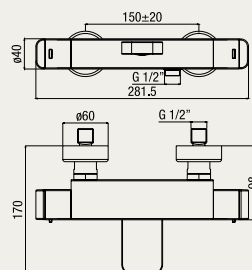

AM 64801 CR

monocomando vasca esterno con supporto doccia **ABS**, flessibile doccia "flexeco" PVC metallizzato cm. 150 e doccia monogetto anticalcare **METAL**

*exposed single-lever bath shower mixer with shower bracket **ABS**, "flexeco" shower hose silver PVC, 150 cm. and one spray anti-scale handset **METAL***

bain douche apparent monocommande avec support douchette **ABS** flexible de douche "flexeco" PVC métallisé 150 cm. et douchette monojet anticalcaire **METAL**

AM 64806 CR

monocomando vasca esterno

exposed single-lever bath shower mixer

bain douche apparent monocommande

AM 64155 CR

termostatico doccia esterno

exposed thermostatic shower mixer

douche thermostatique apparent

AM 64306 CR

termostatico vasca esterno

exposed thermostatic bath shower mixer

bain douche thermostatique apparent