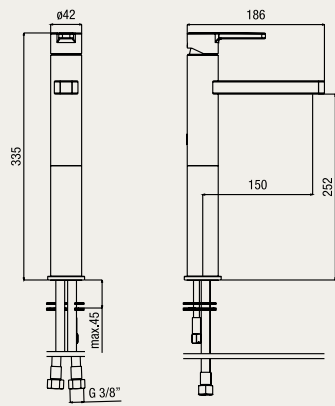

SC 006 CR

scarico click-clack
waste click-clack
vidage click-clack

Scatola incasso compresa
Metal built-in box included
Boîtier metal d'encastrement fourni

AM 64876/17 CR

monocomando lavabo incasso, bocca 170 mm.
built-in single-lever basin mixer, 170 mm. spout
lavabo mural monocommande, bec 170 mm.

shower head 240x360 mm. ABS

pomme de douche 240x360 mm. **ABS**

BD 037 CR

braccio doccia 430 mm, 22x22 mm, G1/2"

shower arm 430 mm, 22x22 mm, G1/2"

bras de douche 430 mm, 22x22 mm, G1/2"

KI 053 CR

kit doccia comprensivo di: