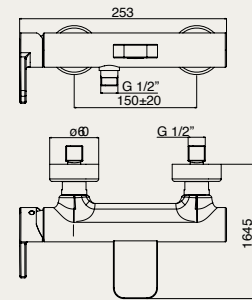

AM 64155 CR

termostatico doccia esterno

exposed thermostatic shower mixer

douche thermostatique apparent