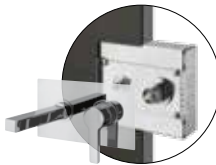

 powered by
PROtherm

Corpo freddo
Cool body
Corps froid

LAVABO E BIDET

BASIN AND BIDET
LAVABO ET BIDET

AM 64176 CR

monocomando lavabo, scarico 1 1/4"
single-lever basin mixer, 1 1/4" pop-up waste
lavabo monocommande, vidage 1 1/4"

AM 64176/S CR

monocomando lavabo, senza scarico
single-lever basin mixer, without waste
lavabo monocommande, sans vidage

AM 64177/S CR

monocomando lavabo, senza scarico
single-lever basin mixer, without waste
lavabo monocommande, sans vidage

SC 006 CR

scarico click-clack
waste click-clack
vidage click-clack

Scatola incasso compresa
Metal built-in box included
Boîtier metal d'encastrement fourni

AM 64876/17 CR

monocomando lavabo incasso, bocca 170 mm.
built-in single-lever basin mixer, 170 mm. spout
lavabo mural monocommande, bec 170 mm.

AM 64876/23 CR

monocomando lavabo incasso, bocca 230 mm.
built-in single-lever basin mixer, 230 mm. spout
lavabo mural monocommande, bec 230 mm.

AM 64201 CR

monocomando bidet, scarico 1 1/4"
single-lever bidet mixer, 1 1/4" pop-up waste
bidet monocommande, vidage 1 1/4"