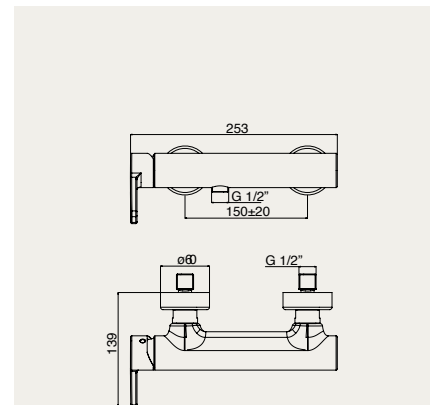

AM 64855 CR

1. monocomando doccia esterno
   exposed single-lever shower mixer
   douche apparent monocommande