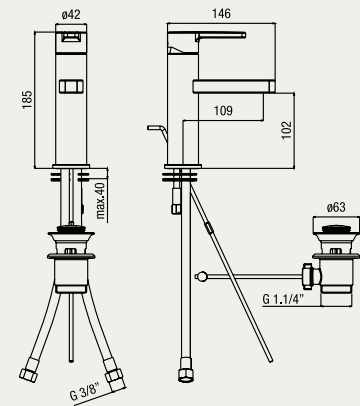

LAVABO E BIDET

BASIN AND BIDET
LAVABO ET BIDET

AM 64176 CR

monocomando lavabo, scarico 1 1/4"
single-lever basin mixer, 1 1/4" pop-up waste
lavabo monocommande, vidage 1 1/4"

AM 64176/S CR

monocomando lavabo, senza scarico
single-lever basin mixer, without waste
lavabo monocommande, sans vidage