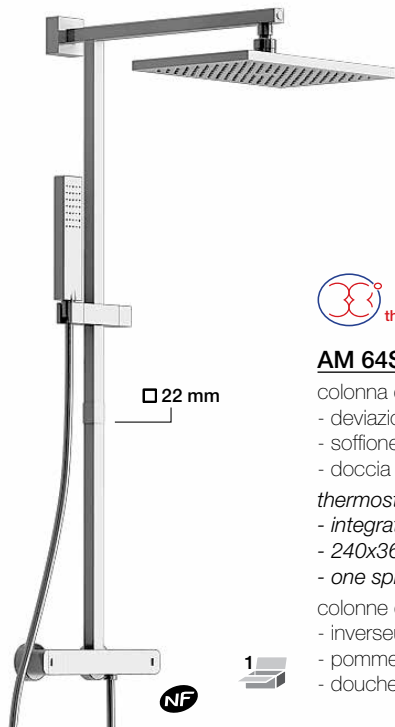

 powered by
PROtherm

Corpo freddo
Cool body
Corps froid

LAVABO E BIDET

BASIN AND BIDET
LAVABO ET BIDET

AM 64176 CR

monocomando lavabo, scarico 1 1/4"
single-lever basin mixer, 1 1/4" pop-up waste
lavabo monocommande, vidage 1 1/4"

SC 006 CR

scarico click-clack
waste click-clack
vidage click-clack

Scatola incasso compresa
Metal built-in box included
Boîtier metal d'encastrement fourni

AM 64876/17 CR

monocomando lavabo incasso, bocca 170 mm.
built-in single-lever basin mixer, 170 mm. spout
lavabo mural monocommande, bec 170 mm.

AM 64876/23 CR

monocomando lavabo incasso, bocca 230 mm.
built-in single-lever basin mixer, 230 mm. spout
lavabo mural monocommande, bec 230 mm.

AM 64201 CR

monocomando bidet, scarico 1 1/4"
single-lever bidet mixer, 1 1/4" pop-up waste
bidet monocommande, vidage 1 1/4"

AM 64201/S CR

monocomando bidet, senza scarico
single-lever bidet mixer, without waste
bidet monocommande, sans vidage

COLONNE DOCCIA

SHOWER COLUMNS
COLONNES DE DOUCHE

□ 22 mm

NF

AM 64SP2151 CR

- colonna doccia termostatica,
- deviazione integrata,
- soffione 240x360 mm. **ABS**,
- doccia monogetto **METAL**
- thermostatic shower column,
- integrated diverter,
- 240x360 mm. shower head **ABS**,
- one spray handset **METAL***
- colonne de douche thermostatique,
- inverseur intégré,
- pomme de douche 240x360 mm. **ABS**,
- douchette monojet **METAL**