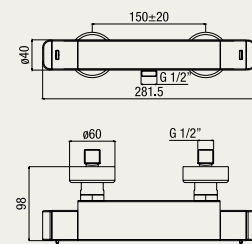

AM 64306 CR

termostatico vasca esterno

exposed thermostatic bath shower mixer

bain douche thermostatique apparent