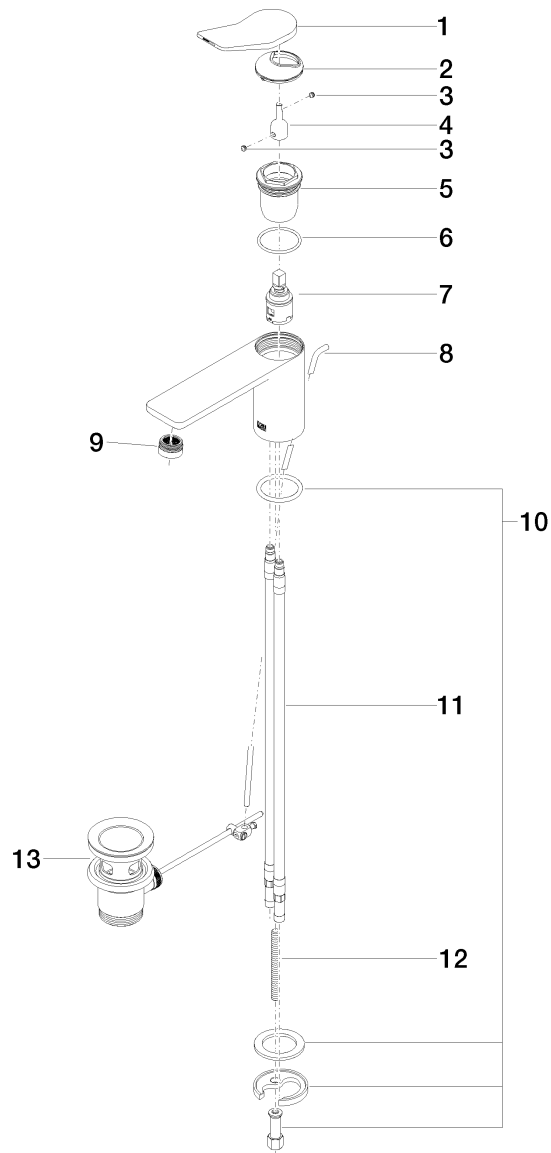

Exploded assembly drawing

Order quantity

No.	Article number	Name	Installation quantity
1	092084020ff	handle	1
2	09283003490	cover	1
3	09311106390	pin	2
4	09290611790	extension	1
5	09231012390	nut	1
6	09141003890	seal	1
7	9015050420090	cartridge	1
8	093109120ff	pull-rod	1
9	90230116101ff	aerator	1
10	0430110387590	fixing set	1
11	0430040180090	hose	2
12	09311101190	pin	1
13	04110100100ff	pop-up waste	1

Flow rate chart