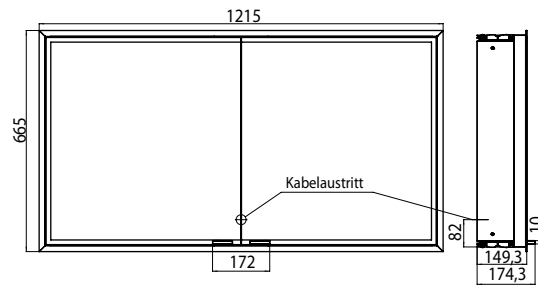

Illuminated mirror cabinet prestige, 1215 mm, IP 44 without Bluetooth

Art.No.9897 060 25

Built-in model, height: 665 mm, Surrounding LED illumination with touch-sensor, brightness in three steps and luminous colour (cold: 6.000 K /warm: 3.000 K) continuously dimmable, with double mirror doors and mirrored rear wall. Multi-functional column with magnetic strip, illuminated accessory holders, 4 shelves, 2 sockets, 1 switch, Energy efficiency grade: A - A++