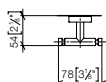

83 256 976

Hooks in two parts

- width 126mm
- Height: 46 mm
- 50mm projection

Fits ELIO, ENO, LOT, MEM and TARA ULTRA

Standard article	83 256 976 FF	FF	Euro
Chrome		-00	86.70
Brushed Chrome		-93	112.80
Brushed Platinum		-06	138.70
Dark Chrome		-19	130.10
Brushed Dark Platinum		-99	156.10
Matte Black		-33	117.10

83 256 979

Hooks in two parts

- width 80mm
- 55mm projection

Fits ELIO, ENO, MEM, META SQUARE, SYNC and TARA ULTRA

Custom-made options

- Custom manufacturing options for this product can be found on the product details page of our website.

Standard article	83 256 979 FF	FF	Euro
Chrome		-00	143.00
Brushed Chrome		-93	186.00
Brushed Platinum		-06	229.30
Champagne (22kt Gold)		-47	343.20
Brushed Champagne (22kt Gold)		-46	343.20
Brushed Durabronze (23kt Gold)		-28	343.20
Brushed Dark Brass (PVD)		-39	228.70
Brushed Bronze (PVD)		-42	228.70
Brushed Dark Bronze (PVD)		-43	257.40
Dark Chrome		-19	214.40
Brushed Dark Platinum		-99	257.60
Matte Black		-33	193.10