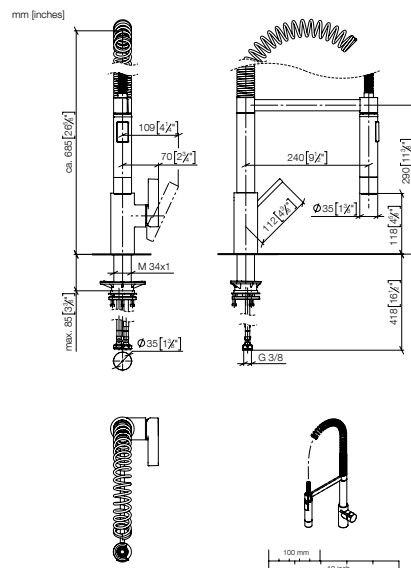

Intrinsic protection against back flow.

Custom-made options

- Custom manufacturing options for this product can be found on the product details page of our website.