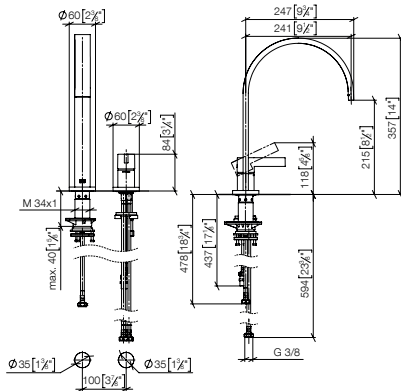

MEM Two-hole mixer with individual rosettes

- **241 mm projection**
- pivotable spout 360°
- Optional swivel limiter available with swivel limiter set 12 820 970 90
- air-enriched flow
- max. flow 6.3 l/min at 3 bar flow pressure
- lead-free
- This product can help a building meet the requirements of Green Building Rating Systems, e.g. LEED®, BREEAM®, DGNB
- WRAS

Operating unit can be positioned freely.

Custom-made options

- Custom manufacturing options for this product can be found on the product details page of our website.

Recommended miscellaneous
Strainer waste with control handle

	10 710 970 FF	FF	Euro
Chrome	-00		203.00
Brushed Chrome	-93		263.90
Platinum	-08		324.70
Brushed Platinum	-06		324.70
Champagne (22kt Gold)	-47		487.20
Brushed Champagne (22kt Gold)	-46		487.20
Brushed Durabronze (23kt Gold)	-28		487.20
Brushed Bronze (PVD)	-42		324.80
Dark Chrome	-19		304.40
Brushed Dark Platinum	-99		304.30
Matte Black	-33		274.20

Recommended miscellaneous
Dispenser with rosette

	82 444 970 FF	FF	Euro
Chrome	-00		313.60
Brushed Chrome	-93		407.70
Platinum	-08		501.80
Brushed Platinum	-06		501.80
Champagne (22kt Gold)	-47		752.60
Brushed Champagne (22kt Gold)	-46		752.60
Brushed Durabronze (23kt Gold)	-28		752.60
Brushed Bronze (PVD)	-42		501.80
Dark Chrome	-19		470.50
Brushed Dark Platinum	-99		470.50
Matte Black	-33		423.40