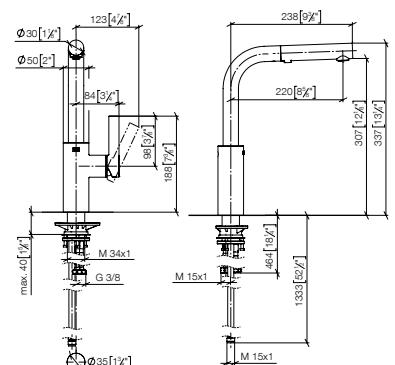

Intrinsic protection against back flow.

Custom-made options

- Custom manufacturing options for this product can be found on the product details page of our website.