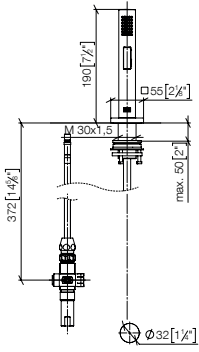

**Operating unit can be positioned freely.**

**Custom-made options**

- Custom manufacturing options for this product can be found on the product details page of our website.

Standard article	27 723 970 FF	FF	Euro
Chrome		-00	621.90
Platinum		-08	994.70
Brushed Platinum		-06	994.70
Champagne (22kt Gold)		-47	1,492.60
Brushed Champagne (22kt Gold)		-46	1,492.60
Brushed Durabronze (23kt Gold)		-28	1,492.60
Brushed Bronze (PVD)		-42	995.00
Dark Chrome		-19	932.80
Brushed Dark Platinum		-99	932.50