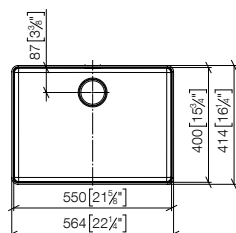

38 551 004

Single sink

- installation, on top or flush
- 550 x 400 mm
- sink depth 175 mm
- suitable for base units 600 mm
- Radius 15 mm
- Surface finish of the drain valve cover: brushed stainless steel
- Surface of the pull knob: chrome
- Specific punching of the drain opening

Drain and overflow set not included in the scope of supply. See Required miscellaneous.

Can only be combined with waste and overflow valve 10 410 004-86 or 10 405 004-86

Standard article	38 551 004	FF	FF	Euro
Brushed Stainless Steel			-86	1,395.10

Required miscellaneous
Pop-up waste and overflow with electronic control

	10 410 004	FF	FF	Euro
Brushed Stainless Steel			-86	703.00

Required miscellaneous
Basin Waste mechanical

	10 405 004	FF	FF	Euro
Brushed Stainless Steel			-86	324.50

38 240 004

Double sink

- under-mounted
- 400 x 400 mm
- sink depth 175 mm
- suitable for base units 900 mm
- Radius 15 mm
- Surface finish of the drain valve cover: brushed stainless steel
- Surface of the pull knob: chrome
- Specific punching of the drain opening

Drain and overflow set not included in the scope of supply. See Required miscellaneous.

Not compatible with brushed stainless steel kitchen sinks 38 XXX 004-86.

Can only be combined with waste and overflow valve 10 410 004-86 or 10 405 004-86

Standard article	38 240 004	FF	FF	Euro
Brushed Stainless Steel			-86	2,649.70

Required miscellaneous
Pop-up waste and overflow with electronic control

	10 410 004	FF	FF	Euro
Brushed Stainless Steel			-86	703.00

Required miscellaneous
Basin Waste mechanical

	10 405 004	FF	FF	Euro
Brushed Stainless Steel			-86	324.50