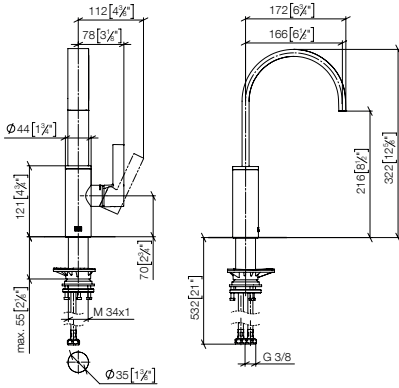

33 805 682

MEM BAR TAP Single-lever mixer

- 166mm projection
- pivotable spout 360°
- Optional swivel limiter available with swivel limiter set 12 820 970 90
- air-enriched flow
- max. flow 6.3 l/min at 3 bar flow pressure
- lead-free
- This product can help a building meet the requirements of Green Building Rating Systems, e.g. LEED®, BREEAM®, DGNB
- WRAS

Custom-made options

- Custom manufacturing options for this product can be found on the product details page of our website.

Standard article	33 805 682 FF	FF	Euro
Chrome		-00	1,010.40
Brushed Chrome		-93	1,313.60
Platinum		-08	1,616.70
Brushed Platinum		-06	1,616.70
Champagne (22kt Gold)		-47	2,425.00
Brushed Champagne (22kt Gold)		-46	2,425.00
Brushed Durabronze (23kt Gold)		-28	2,425.00
Brushed Bronze (PVD)		-42	1,616.70
Dark Chrome		-19	1,515.70
Brushed Dark Platinum		-99	1,515.70
Matte Black		-33	1,364.10

Recommended miscellaneous
Strainer waste with control handle

	10 712 970 FF	FF	Euro
Chrome		-00	203.00
Brushed Chrome		-93	263.90
Platinum		-08	324.70
Brushed Platinum		-06	324.70
Champagne (22kt Gold)		-47	487.20
Brushed Champagne (22kt Gold)		-46	487.20
Brushed Durabronze (23kt Gold)		-28	487.20
Brushed Bronze (PVD)		-42	324.80
Dark Chrome		-19	304.40
Brushed Dark Platinum		-99	304.30
Matte Black		-33	274.20

Recommended miscellaneous
Dispenser without rosette

	82 424 970 FF	FF	Euro
Chrome		-00	287.90
Brushed Chrome		-93	374.30
Platinum		-08	460.60
Brushed Platinum		-06	460.60
Champagne (22kt Gold)		-47	691.00
Brushed Champagne (22kt Gold)		-46	691.00
Brushed Durabronze (23kt Gold)		-28	691.00
Brushed Bronze (PVD)		-42	460.70
Dark Chrome		-19	432.00
Brushed Dark Platinum		-99	518.20
Matte Black		-33	388.60