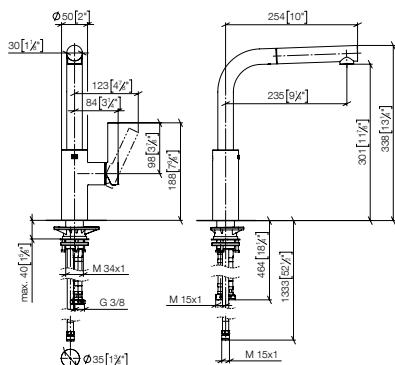

33 840 790

ELIO Single-lever mixer Pull-out

- 235mm projection
- pivotable spout 360°
- air-enriched flow
- fabric braided hose 1500 mm
- max. flow 8.8 l/min at 3 bar flow pressure
- lead-free
- This product can help a building meet the requirements of Green Building Rating Systems, e.g. LEED®, BREEAM®, DGNB

Intrinsic protection against back flow.

Custom-made options

- Custom manufacturing options for this product can be found on the product details page of our website.