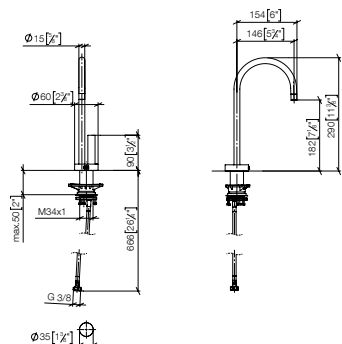

Custom-made options

- Custom manufacturing options for this product can be found on the product details page of our website.