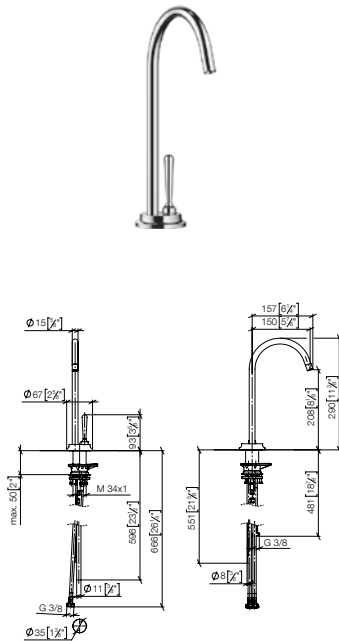

### Custom-made options

- Custom manufacturing options for this product can be found on the product details page of our website.

Standard article	17 881 809 FF	FF	Euro
Chrome		-00	1,437.30
Brushed Chrome		-93	1,868.50
Platinum		-08	2,299.70
Brushed Platinum		-06	2,299.70
Champagne (22kt Gold)		-47	3,449.50
Brushed Champagne (22kt Gold)		-46	3,449.50
Durabrass (23kt Gold)		-09	3,449.50
Brushed Durabrass (23kt Gold)		-28	3,449.50
Brushed Dark Brass (PVD)		-39	2,299.70
Brushed Bronze (PVD)		-42	2,299.70
Brushed Dark Bronze (PVD)		-43	2,587.10
Dark Chrome		-19	2,156.00
Brushed Dark Platinum		-99	2,587.10
Matte Black		-33	1,940.40