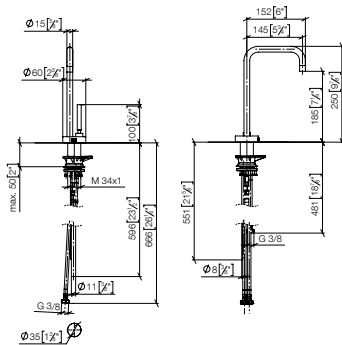

17 881 861

META SQUARE HOT & COLD WATER DISPENSER

- 145mm projection
- rigid, thermally insulated spout
- laminar flow
- provides filtered, hot water up to 93°C
- with scalding protection
- Version without child safety lock available as a custom-made product
- Provides filtered water
- max. flow 3.8 l/min at 3 bar flow pressure
- mechanical valve
- lead-free
- lever
- This product can help a building meet the requirements of Green Building Rating Systems, e.g. LEED®, BREEAM®, DGNB

A minimum flow pressure of 3 bar is necessary for the HOT & COLD WATER DISPENSER to work perfectly in conjunction with a hot water tank and filter.

The installation must be above a kitchen sink.

The filter cartridge must be changed every six months. The installation instructions contain further information for guidance.

Detailed planning information and technical data can be found at www.dombracht.com/professional

Not compatible with reverse osmosis filtration

Custom-made options

- Custom manufacturing options for this product can be found on the product details page of our website.

Accessories	12 530 970	FF	FF	Euro	303.00
					90

Accessories	12 892 970	FF	FF	Euro	1,227.70
					90

Standard article	17 881 861	FF	FF	Euro
Chrome			-00	1,277.60
Brushed Chrome			-93	1,660.90
Platinum			-08	2,044.20
Brushed Platinum			-06	2,044.20
Champagne (22kt Gold)			-47	3,066.20
Brushed Champagne (22kt Gold)			-46	3,066.20
Durabrass (23kt Gold)			-09	3,066.20
Brushed Durabrass (23kt Gold)			-28	3,066.20
Brushed Dark Brass (PVD)			-39	2,044.20
Brushed Bronze (PVD)			-42	2,044.20
Brushed Dark Bronze (PVD)			-43	2,299.70
Dark Chrome			-19	1,916.40
Brushed Dark Platinum			-99	2,299.70
Matte Black			-33	1,724.80

17 872 861