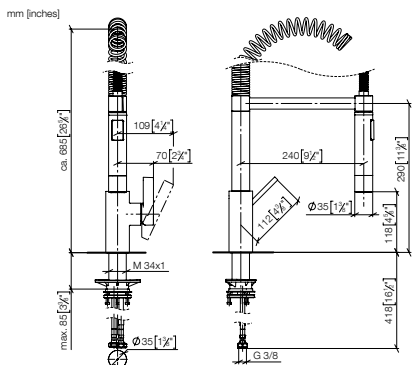

33 860 875

TARA ULTRA

Profi single-lever mixer

- 240mm projection
- pivotable 360°
- air-enriched flow and spray flow
- sprayface with anti-scaling system
- max. flow 8 l/min at 3 bar flow pressure
- lead-free
- This product can help a building meet the requirements of Green Building Rating Systems, e.g. LEED®, BREEAM®, DGNB

Intrinsic protection against back flow.

Custom-made options

- Custom manufacturing options for this product can be found on the product details page of our website.

Recommended miscellaneous
Strainer waste with control handle

	10 712 970 FF	FF	Euro
Chrome		-00	203.00
Brushed Chrome		-93	263.90
Platinum		-08	324.70
Brushed Platinum		-06	324.70
Brushed Dark Brass (PVD)		-39	324.80
Brushed Bronze (PVD)		-42	324.80
Brushed Dark Bronze (PVD)		-43	365.40
Dark Chrome		-19	304.40
Brushed Dark Platinum		-99	304.30

Recommended miscellaneous
Dispenser without rosette

	82 424 970 FF	FF	Euro
Chrome		-00	287.90
Brushed Chrome		-93	374.30
Platinum		-08	460.60
Brushed Platinum		-06	460.60
Brushed Dark Brass (PVD)		-39	460.60
Brushed Bronze (PVD)		-42	460.70
Brushed Dark Bronze (PVD)		-43	518.20
Dark Chrome		-19	432.00
Brushed Dark Platinum		-99	518.20