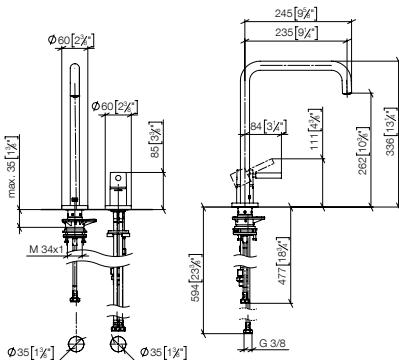

Operating unit can be positioned freely.

Custom-made options

• Custom manufacturing options for this product can be found on the product details page of our website.