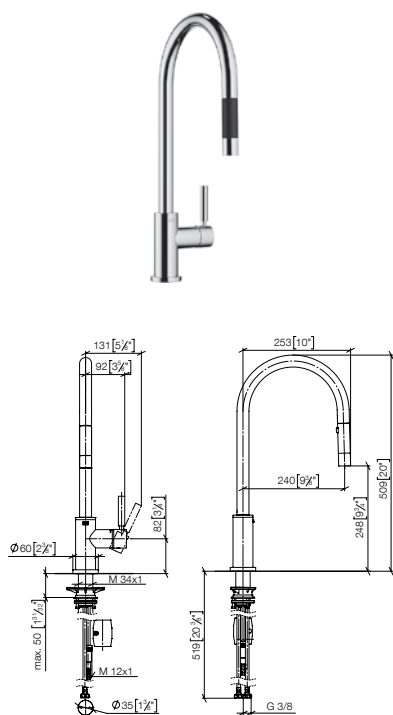

**Intrinsic protection against back flow.**

**Custom-made options**

- Custom manufacturing options for this product can be found on the product details page of our website.

Standard article	33 870 888 FF	FF	Euro
Chrome		-00	1,059.90
Brushed Chrome		-93	1,377.80
Platinum		-08	1,695.80
Brushed Platinum		-06	1,695.80
Champagne (22kt Gold)		-47	2,543.80
Brushed Champagne (22kt Gold)		-46	2,543.80
Durabrass (23kt Gold)		-09	2,543.80
Brushed Durabrass (23kt Gold)		-28	2,543.80
Brushed Dark Brass (PVD)		-39	1,695.80
Brushed Bronze (PVD)		-42	1,695.80
Brushed Dark Bronze (PVD)		-43	1,907.80
Dark Chrome		-19	1,589.80
Brushed Dark Platinum		-99	1,589.80
Matte Black		-33	1,430.80