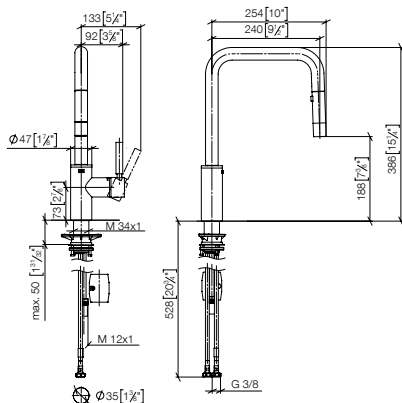

33 870 861

META SQUARE Single-lever mixer Pull-down with spray function

- 240mm projection
- pivotable spout 360°
- Optional swivel limiter available with swivel limiter set 12 823 970 90
- laminar and spray flow
- 1800 mm metal shower hose
- sprayface with anti-scaling system
- max. flow 10.4 l/min at 3 bar flow pressure
- lead-free
- Flow modes can be changed while the water is running
- This product can help a building meet the requirements of Green Building Rating Systems, e.g. LEED®, BREEAM®, DGNB

Intrinsic protection against back flow.

Custom-made options

- Custom manufacturing options for this product can be found on the product details page of our website.

Standard article	33 870 861 FF	FF	Euro
Chrome	-00		969.60
Brushed Chrome	-93		1,260.50
Platinum	-08		1,551.20
Brushed Platinum	-06		1,551.20
Champagne (22kt Gold)	-47		2,327.00
Brushed Champagne (22kt Gold)	-46		2,327.00
Brushed Durabronze (23kt Gold)	-28		2,327.00
Brushed Dark Brass (PVD)	-39		1,551.40
Brushed Bronze (PVD)	-42		1,551.30
Brushed Dark Bronze (PVD)	-43		1,745.30
Dark Chrome	-19		1,454.40
Brushed Dark Platinum	-99		1,454.40
Matte Black	-33		1,308.80

Recommended miscellaneous Strainer waste with control handle

	10 712 970 FF	FF	Euro
Chrome	-00		203.00
Brushed Chrome	-93		263.90
Platinum	-08		324.70
Brushed Platinum	-06		324.70
Champagne (22kt Gold)	-47		487.20
Brushed Champagne (22kt Gold)	-46		487.20
Brushed Durabronze (23kt Gold)	-28		487.20
Brushed Dark Brass (PVD)	-39		324.80
Brushed Bronze (PVD)	-42		324.80
Brushed Dark Bronze (PVD)	-43		365.40
Dark Chrome	-19		304.40
Brushed Dark Platinum	-99		304.30
Matte Black	-33		274.20

Recommended miscellaneous Dispenser without rosette

	82 424 970 FF	FF	Euro
Chrome	-00		287.90
Brushed Chrome	-93		374.30
Platinum	-08		460.60
Brushed Platinum	-06		460.60
Champagne (22kt Gold)	-47		691.00
Brushed Champagne (22kt Gold)	-46		691.00
Brushed Durabronze (23kt Gold)	-28		691.00
Brushed Dark Brass (PVD)	-39		460.60
Brushed Bronze (PVD)	-42		460.70
Brushed Dark Bronze (PVD)	-43		518.20
Dark Chrome	-19		432.00
Brushed Dark Platinum	-99		518.20
Matte Black	-33		388.60