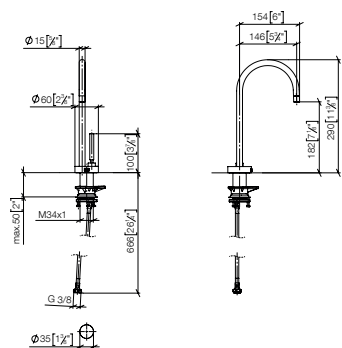

Custom-made options

- Custom manufacturing options for this product can be found on the product details page of our website.