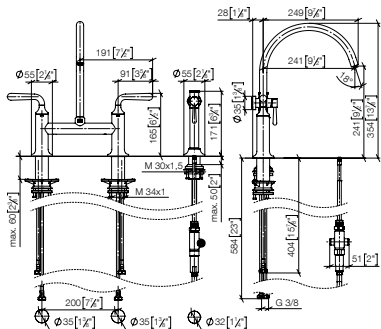

**Intrinsic protection against back flow.**

**Custom-made options**

- Custom manufacturing options for this product can be found on the product details page of our website.

Set	1x 19 815 809 FF max. flow 7 l/min		1x 27 718 809 FF		Total price:
	FF	Euro	FF	Euro	Euro
Chrome	-00	1,580.90	-00	724.10	<b>2,305.00</b>
Brushed Chrome	-93	2,055.10	-93	941.30	<b>2,996.40</b>
Platinum	-08	2,529.30	-08	1,158.50	<b>3,687.80</b>
Brushed Platinum	-06	2,529.30	-06	1,158.50	<b>3,687.80</b>
Champagne (22kt Gold)	-47	3,794.20	-47	1,737.80	<b>5,532.00</b>
Brushed Champagne (22kt Gold)	-46	3,794.20	-46	1,737.80	<b>5,532.00</b>
Durabronz (23kt Gold)	-09	3,794.20	-09	1,737.80	<b>5,532.00</b>
Brushed Durabronz (23kt Gold)	-28	3,794.20	-28	1,737.80	<b>5,532.00</b>
Brushed Dark Brass (PVD)	-39	2,529.40	-39	1,158.60	<b>3,688.00</b>
Brushed Bronze (PVD)	-42	2,529.30	-42	1,158.50	<b>3,687.80</b>
Brushed Dark Bronze (PVD)	-43	2,845.60	-43	1,303.40	<b>4,149.00</b>
Dark Chrome	-19	2,371.20	-19	1,086.10	<b>3,457.30</b>
Brushed Dark Platinum	-99	2,371.20	-99	1,086.10	<b>3,457.30</b>
Matte Black	-33	2,134.10	-33	977.40	<b>3,111.50</b>