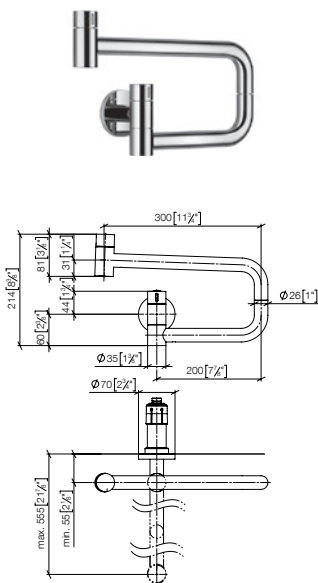

**Custom-made options**

- Custom manufacturing options for this product can be found on the product details page of our website.

Standard article	30 805 875 FF	FF	Euro
Chrome		-00	1,357.40
Brushed Chrome		-93	1,764.70
Platinum		-08	2,171.80
Brushed Platinum		-06	2,171.80
Champagne (22kt Gold)		-47	3,257.80
Brushed Champagne (22kt Gold)		-46	3,257.80
Brushed Durabronze (23kt Gold)		-28	3,257.80
Brushed Dark Brass (PVD)		-39	2,171.80
Brushed Bronze (PVD)		-42	2,171.80
Brushed Dark Bronze (PVD)		-43	2,443.30
Dark Chrome		-19	2,036.20
Brushed Dark Platinum		-99	2,028.90