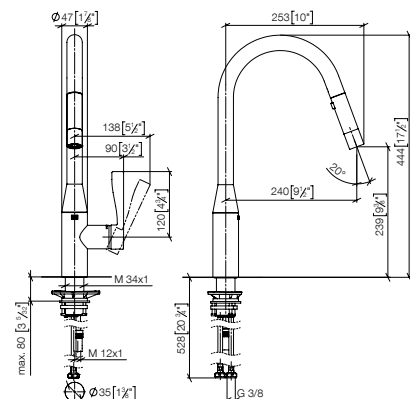

33 870 895

SYNC Single-lever mixer Pull-down with spray function

- 240mm projection
- pivotable spout 360°
- Optional swivel limiter available with swivel limiter set 12 821 970 90
- laminar and spray flow
- 1800 mm metal shower hose
- sprayface with anti-scaling system
- max. flow 10.4 l/min at 3 bar flow pressure
- lead-free
- Flow modes can be changed while the water is running
- This product can help a building meet the requirements of Green Building Rating Systems, e.g. LEED®, BREEAM®, DGNB

Intrinsic protection against back flow.

Custom-made options

- Custom manufacturing options for this product can be found on the product details page of our website.

Recommended miscellaneous
Strainer waste with control handle

	10 712 970 FF	FF	Euro
Chrome	-00		203.00
Brushed Chrome	-93		263.90
Platinum	-08		324.70
Brushed Platinum	-06		324.70
Champagne (22kt Gold)	-47		487.20
Brushed Champagne (22kt Gold)	-46		487.20
Brushed Durabronze (23kt Gold)	-28		487.20
Brushed Dark Brass (PVD)	-39		324.80
Brushed Bronze (PVD)	-42		324.80
Brushed Dark Bronze (PVD)	-43		365.40
Dark Chrome	-19		304.40
Brushed Dark Platinum	-99		304.30
Matte Black	-33		274.20

Recommended miscellaneous
Dispenser without rosette

	82 424 970 FF	FF	Euro
Chrome	-00		287.90
Brushed Chrome	-93		374.30
Platinum	-08		460.60
Brushed Platinum	-06		460.60
Champagne (22kt Gold)	-47		691.00
Brushed Champagne (22kt Gold)	-46		691.00
Brushed Durabronze (23kt Gold)	-28		691.00
Brushed Dark Brass (PVD)	-39		460.60
Brushed Bronze (PVD)	-42		460.70
Brushed Dark Bronze (PVD)	-43		518.20
Dark Chrome	-19		432.00
Brushed Dark Platinum	-99		518.20
Matte Black	-33		388.60