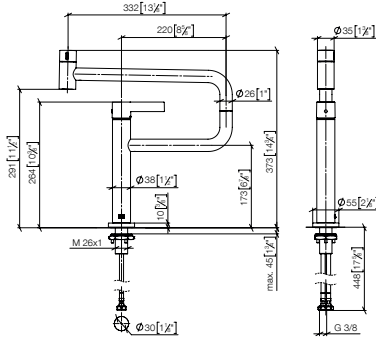

33 845 875

TARA ULTRA PIVOT Single-lever mixer

- 552mm projection
- pivotable spout 360°
- air-enriched flow
- max. flow 8 l/min at 3 bar flow pressure
- lead-free
- This product can help a building meet the requirements of Green Building Rating Systems, e.g. LEED®, BREEAM®, DGNB

Custom-made options

- Custom manufacturing options for this product can be found on the product details page of our website.

	10 710 970 FF	FF	Euro
Chrome	-00		203.00
Brushed Chrome	-93		263.90
Platinum	-08		324.70
Brushed Platinum	-06		324.70
Champagne (22kt Gold)	-47		487.20
Brushed Champagne (22kt Gold)	-46		487.20
Brushed Durabronze (23kt Gold)	-28		487.20
Brushed Dark Brass (PVD)	-39		324.80
Brushed Bronze (PVD)	-42		324.80
Brushed Dark Bronze (PVD)	-43		365.40
Dark Chrome	-19		304.40
Brushed Dark Platinum	-99		304.30

Standard article	33 845 875 FF	FF	Euro
Chrome	-00		1,449.30
Brushed Chrome	-93		1,884.10
Platinum	-08		2,318.80
Brushed Platinum	-06		2,318.80
Champagne (22kt Gold)	-47		3,478.30
Brushed Champagne (22kt Gold)	-46		3,478.30
Brushed Durabronze (23kt Gold)	-28		3,478.30
Brushed Dark Brass (PVD)	-39		2,318.90
Brushed Bronze (PVD)	-42		2,318.90
Brushed Dark Bronze (PVD)	-43		2,608.70
Dark Chrome	-19		2,173.90
Brushed Dark Platinum	-99		2,174.00

	82 444 970 FF	FF	Euro
Chrome	-00		313.60
Brushed Chrome	-93		407.70
Platinum	-08		501.80
Brushed Platinum	-06		501.80
Champagne (22kt Gold)	-47		752.60
Brushed Champagne (22kt Gold)	-46		752.60
Brushed Durabronze (23kt Gold)	-28		752.60
Brushed Dark Brass (PVD)	-39		501.80
Brushed Bronze (PVD)	-42		501.80
Brushed Dark Bronze (PVD)	-43		564.50
Dark Chrome	-19		470.50
Brushed Dark Platinum	-99		470.50

17 881 875

TARA ULTRA HOT & COLD WATER DISPENSER

- 146mm projection
- rigid, thermally insulated spout
- laminar flow
- provides filtered, hot water up to 93°C
- with scalding protection
- Version without child safety lock available as a custom-made product
- Provides filtered water
- max. flow 3.8 l/min at 3 bar flow pressure
- mechanical valve
- lead-free
- lever
- This product can help a building meet the requirements of Green Building Rating Systems, e.g. LEED®, BREEAM®, DGNB

A minimum flow pressure of 3 bar is necessary for the HOT & COLD WATER DISPENSER to work perfectly in conjunction with a hot water tank and filter.

The installation must be above a kitchen sink.

The filter cartridge must be changed every six months. The installation instructions contain further information for guidance.

Detailed planning information and technical data can be found at www.dornbracht.com/professional

Not compatible with reverse osmosis filtration

Custom-made options

- Custom manufacturing options for this product can be found on the product details page of our website.