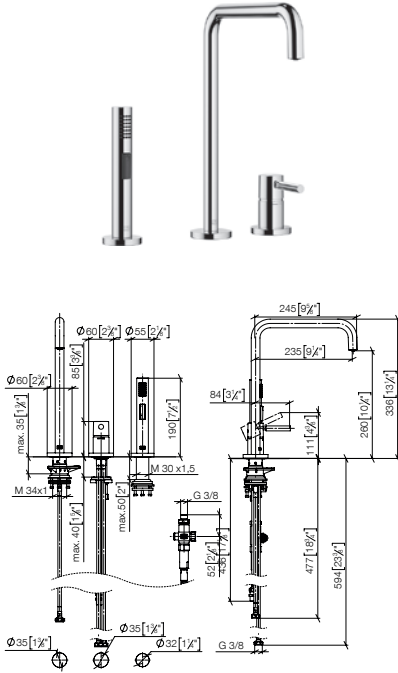

32 815 861 +
27 731 970

META SQUARE Two-hole mixer with individual rosettes with rinsing spray set

- 235mm projection
- pivotable spout 360°
- Optional swivel limiter available with swivel limiter set 12 820 970 90
- air-enriched flow and spray flow
- fabric braided hose 1500 mm
- automatic spout/shower diverter
- sprayface with anti-scaling system
- max. flow 8 l/min at 3 bar flow pressure
- lead-free
- This product can help a building meet the requirements of Green Building Rating Systems, e.g. LEED®, BREEAM®, DGNB

Intrinsic protection against back flow.

Operating unit can be positioned freely.

Custom-made options

- Custom manufacturing options for this product can be found on the product details page of our website.

Set	1x 32 815 861 FF max. flow 8 l/min		1x 27 731 970 FF		Total price:
	FF	Euro	FF	Euro	Euro
Chrome	-00	1,030.40	-00	573.40	1,603.80
Brushed Chrome	-93	1,339.50	-93	745.40	2,084.90
Platinum	-08	1,648.50	-08	917.40	2,565.90
Brushed Platinum	-06	1,648.50	-06	917.40	2,565.90
Champagne (22kt Gold)	-47	2,473.00	-47	1,376.20	3,849.20
Brushed Champagne (22kt Gold)	-46	2,473.00	-46	1,376.20	3,849.20
Brushed Durabrass (23kt Gold)	-28	2,473.00	-28	1,376.20	3,849.20
Brushed Dark Brass (PVD)	-39	1,648.60	-39	917.40	2,566.00
Brushed Bronze (PVD)	-42	1,648.50	-42	917.40	2,565.90
Brushed Dark Bronze (PVD)	-43	1,854.70	-43	1,032.10	2,886.80
Dark Chrome	-19	1,545.50	-19	860.20	2,405.70
Brushed Dark Platinum	-99	1,545.50	-99	860.20	2,405.70
Matte Black	-33	1,390.90	-33	774.10	2,165.00

Recommended miscellaneous
Strainer waste with control handle

	10 710 970 FF	FF	Euro
Chrome		-00	203.00
Brushed Chrome		-93	263.90
Platinum		-08	324.70
Brushed Platinum		-06	324.70
Champagne (22kt Gold)		-47	487.20
Brushed Champagne (22kt Gold)		-46	487.20
Brushed Durabrass (23kt Gold)		-28	487.20
Brushed Dark Brass (PVD)		-39	324.80
Brushed Bronze (PVD)		-42	324.80
Brushed Dark Bronze (PVD)		-43	365.40
Dark Chrome		-19	304.40
Brushed Dark Platinum		-99	304.30
Matte Black		-33	274.20

Recommended miscellaneous
Dispenser with rosette

	82 444 970 FF	FF	Euro
Chrome		-00	313.60
Brushed Chrome		-93	407.70
Platinum		-08	501.80
Brushed Platinum		-06	501.80
Champagne (22kt Gold)		-47	752.60
Brushed Champagne (22kt Gold)		-46	752.60
Brushed Durabrass (23kt Gold)		-28	752.60
Brushed Dark Brass (PVD)		-39	501.80
Brushed Bronze (PVD)		-42	501.80
Brushed Dark Bronze (PVD)		-43	564.50
Dark Chrome		-19	470.50
Brushed Dark Platinum		-99	470.50
Matte Black		-33	423.40