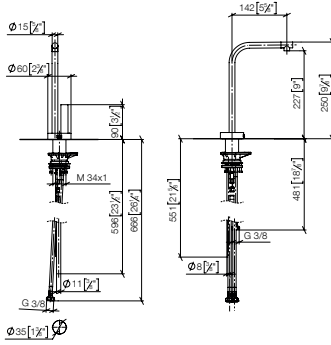

17 881 790

ELIO HOT & COLD WATER DISPENSER

- 142mm projection
- rigid, thermally insulated spout
- laminar flow
- provides filtered, hot water up to 93°C
- with scalding protection
- Version without child safety lock available as a custom-made product
- Provides filtered water
- max. flow 3.8 l/min at 3 bar flow pressure
- mechanical valve
- lead-free
- lever
- This product can help a building meet the requirements of Green Building Rating Systems, e.g. LEED®, BREEAM®, DGNB

A minimum flow pressure of 3 bar is necessary for the HOT & COLD WATER DISPENSER to work perfectly in conjunction with a hot water tank and filter.

The installation must be above a kitchen sink.

The filter cartridge must be changed every six months. The installation instructions contain further information for guidance.

Detailed planning information and technical data can be found at www.dornbracht.com/professional

Not compatible with reverse osmosis filtration

Custom-made options

- Custom manufacturing options for this product can be found on the product details page of our website.

Standard article	17 881 790 FF	FF	Euro
Chrome		-00	1,224.40
Brushed Chrome		-93	1,591.70
Platinum		-08	1,959.00
Brushed Platinum		-06	1,959.00
Champagne (22kt Gold)		-47	2,938.60
Brushed Champagne (22kt Gold)		-46	2,938.60
Brushed Durabronze (23kt Gold)		-28	2,938.60
Brushed Bronze (PVD)		-39	1,959.00
Brushed Bronze (PVD)		-42	1,959.00
Brushed Dark Bronze (PVD)		-43	2,203.90
Dark Chrome		-19	1,836.60
Brushed Dark Platinum		-99	2,203.90

Accessories	12 530 970 FF	FF	Euro
		90	303.00

Accessories	12 892 970 FF	FF	Euro
		90	1,227.70