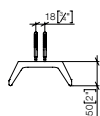

83 256 979

**Hooks in two parts**

- width 80mm
- 55mm projection

**Fits ELIO, ENO, MEM, META SQUARE, SYNC and TARA ULTRA**

**Custom-made options**

- Custom manufacturing options for this product can be found on the product details page of our website.