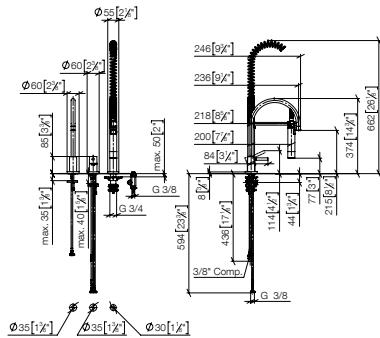

	1x 32 816 888 FF max. flow 8.3 l/min		1x 27 799 970 FF		Total price:
Set	FF	Euro	FF	Euro	Euro
Chrome	-00	1,127.20	-00	1,399.50	<b>2,526.70</b>
Brushed Chrome	-93	1,465.30	-93	1,819.40	<b>3,284.70</b>
Platinum	-08	1,803.40	-08	2,239.20	<b>4,042.60</b>
Brushed Platinum	-06	1,803.40	-06	2,239.20	<b>4,042.60</b>
Brushed Dark Brass (PVD)	-39	1,803.50	-39	2,239.20	<b>4,042.70</b>
Brushed Bronze (PVD)	-42	1,803.40	-42	2,239.30	<b>4,042.70</b>
Brushed Dark Bronze (PVD)	-43	2,029.00	-43	2,519.10	<b>4,548.10</b>
Dark Chrome	-19	1,690.70	-19	2,099.40	<b>3,790.10</b>
Brushed Dark Platinum	-99	1,690.70	-99	2,099.40	<b>3,790.10</b>