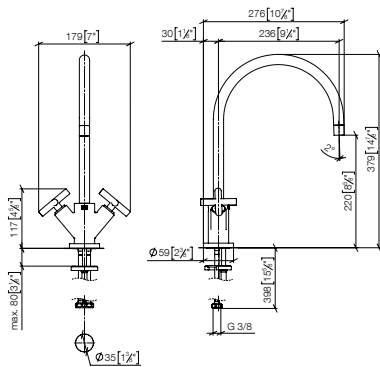

**Custom-made options**

- Custom manufacturing options for this product can be found on the product details page of our website.

Standard article	22 815 892 FF	FF	Euro
Chrome	-00	640.20	
Brushed Chrome	-93	832.20	
Platinum	-08	1,024.30	
Brushed Platinum	-06	1,024.30	
Champagne (22kt Gold)	-47	1,536.50	
Brushed Champagne (22kt Gold)	-46	1,536.50	
Durabrass (23kt Gold)	-09	1,536.50	
Brushed Durabrass (23kt Gold)	-28	1,536.50	
Brushed Dark Brass (PVD)	-39	1,024.30	
Brushed Bronze (PVD)	-42	1,024.20	
Brushed Dark Bronze (PVD)	-43	1,152.40	
Dark Chrome	-19	960.20	
Brushed Dark Platinum	-99	960.20	
Matte Black	-33	864.30	