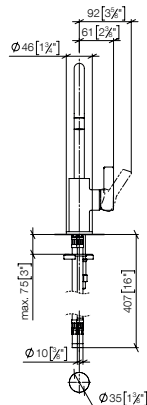

33 805 875

TARA ULTRA BAR TAP Single-lever mixer

- 166mm projection
- gauge mm
- pivotable spout 360°
- laminar flow
- max. flow 8 l/min at 3 bar flow pressure
- lead-free
- This product can help a building meet the requirements of Green Building Rating Systems, e.g. LEED®, BREEAM®, DGNB

Custom-made options

- Custom manufacturing options for this product can be found on the product details page of our website.

Recommended miscellaneous Strainer waste with control handle

	10 712 970 FF	FF	Euro
Chrome	-00		203.00
Brushed Chrome	-93		263.90
Platinum	-08		324.70
Brushed Platinum	-06		324.70
Champagne (22kt Gold)	-47		487.20
Brushed Champagne (22kt Gold)	-46		487.20
Brushed Durabronze (23kt Gold)	-28		487.20
Brushed Dark Brass (PVD)	-39		324.80
Brushed Bronze (PVD)	-42		324.80
Brushed Dark Bronze (PVD)	-43		365.40
Dark Chrome	-19		304.40
Brushed Dark Platinum	-99		304.30
Matte Black	-33		274.20

Standard article	33 805 875 FF	FF	Euro
Chrome		-00	728.00
Brushed Chrome		-93	946.50
Platinum		-08	1,164.70
Brushed Platinum		-06	1,164.70
Champagne (22kt Gold)		-47	1,747.20
Brushed Champagne (22kt Gold)		-46	1,747.20
Brushed Durabronze (23kt Gold)		-28	1,747.20
Brushed Dark Brass (PVD)		-39	1,164.80
Brushed Bronze (PVD)		-42	1,164.80
Brushed Dark Bronze (PVD)		-43	1,310.40
Dark Chrome		-19	1,092.00
Brushed Dark Platinum		-99	1,091.90
Matte Black		-33	982.80

Recommended miscellaneous Dispenser without rosette

	82 424 970 FF	FF	Euro
Chrome		-00	287.90
Brushed Chrome		-93	374.30
Platinum		-08	460.60
Brushed Platinum		-06	460.60
Champagne (22kt Gold)		-47	691.00
Brushed Champagne (22kt Gold)		-46	691.00
Brushed Durabronze (23kt Gold)		-28	691.00
Brushed Dark Brass (PVD)		-39	460.60
Brushed Bronze (PVD)		-42	460.70
Brushed Dark Bronze (PVD)		-43	518.20
Dark Chrome		-19	432.00
Brushed Dark Platinum		-99	518.20
Matte Black		-33	388.60

33 800 875

TARA ULTRA Single-lever mixer

- 201mm projection
- pivotable spout 360°
- air-enriched flow
- max. flow 8 l/min at 3 bar flow pressure
- lead-free
- This product can help a building meet the requirements of Green Building Rating Systems, e.g. LEED®, BREEAM®, DGNB
- WRAS

Custom-made options

- Custom manufacturing options for this product can be found on the product details page of our website.