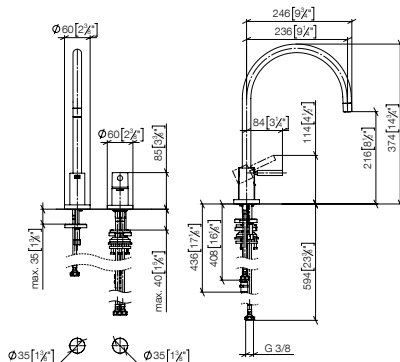

**Operating unit can be positioned freely.**

**Custom-made options**

- Custom manufacturing options for this product can be found on the product details page of our website.

Standard article	32 816 888 FF		Euro
	FF	Euro	
Chrome	-00	1,127.20	
Brushed Chrome	-93	1,465.30	
Platinum	-08	1,803.40	
Brushed Platinum	-06	1,803.40	
Champagne (22kt Gold)	-47	2,705.30	
Brushed Champagne (22kt Gold)	-46	2,705.30	
Durabrass (23kt Gold)	-09	2,705.30	
Brushed Durabrass (23kt Gold)	-28	2,705.30	
Brushed Dark Brass (PVD)	-39	1,803.50	
Brushed Bronze (PVD)	-42	1,803.40	
Brushed Dark Bronze (PVD)	-43	2,029.00	
Dark Chrome	-19	1,690.70	
Brushed Dark Platinum	-99	1,690.70	
Matte Black	-33	1,521.70	