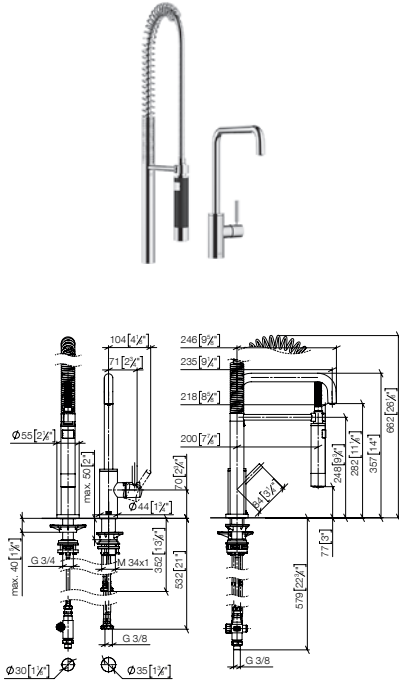

33 826 861 +
27 799 970

META SQUARE Single-lever mixer with profi spray set

- 235mm projection
- pivotable spout 360°
- Optional swivel limiter available with swivel limiter set 12 820 970 90
- air-enriched flow and spray flow
- automatic spout/shower diverter
- sprayface with anti-scaling system
- max. flow 8 l/min at 3 bar flow pressure
- lead-free
- This product can help a building meet the requirements of Green Building Rating Systems, e.g. LEED®, BREEAM®, DGNB

Intrinsic protection against back flow.

Custom-made options

• Custom manufacturing options for this product can be found on the product details page of our website.