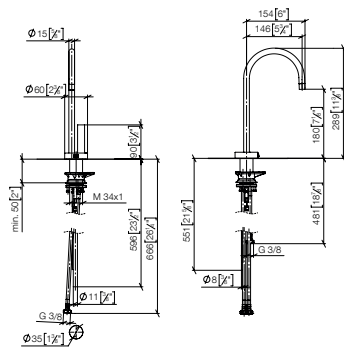

12 530 970 FF	FF	Euro
Accessories	90		303.00

	12 892 970 FF	FF	Euro
Accessories	90		1,227.70