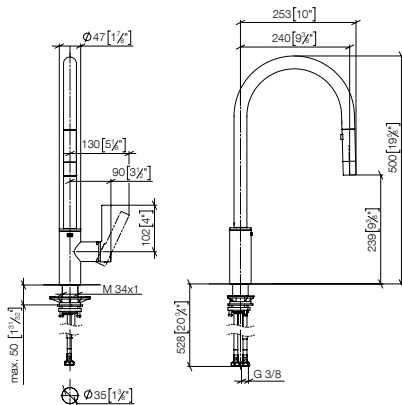

### Custom-made options

- Custom manufacturing options for this product can be found on the product details page of our website.

Standard article	33 870 875 FF	FF	Euro
Chrome		-00	921.90
Brushed Chrome		-93	1,198.40
Platinum		-08	1,474.80
Brushed Platinum		-06	1,474.80
Champagne (22kt Gold)		-47	2,212.60
Brushed Champagne (22kt Gold)		-46	2,212.60
Brushed Durabronze (23kt Gold)		-28	2,212.60
Brushed Dark Brass (PVD)		-39	1,475.00
Brushed Bronze (PVD)		-42	1,474.90
Brushed Dark Bronze (PVD)		-43	1,659.40
Dark Chrome		-19	1,383.00
Brushed Dark Platinum		-99	1,382.60
Matte Black		-33	1,244.70