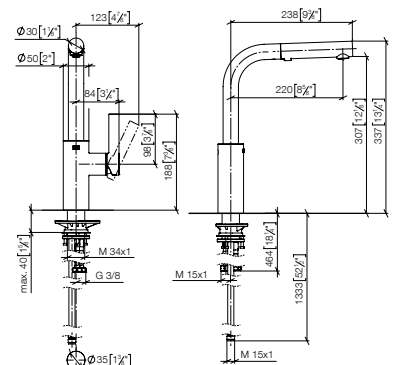

Intrinsic protection against back flow.

Custom-made options

- Custom manufacturing options for this product can be found on the product details page of our website.