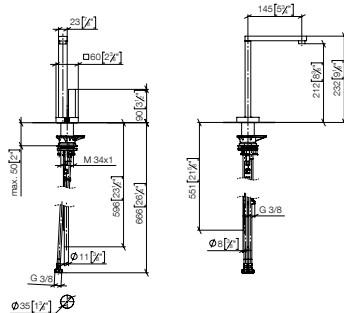

LOT HOT & COLD WATER DISPENSER

- 145mm projection
- rigid, thermally insulated spout
- laminar flow
- provides filtered, hot water up to 93°C
- with scalding protection
- Version without child safety lock available as a custom-made product
- Provides filtered water
- max. flow 3.8 l/min at 3 bar flow pressure
- mechanical valve
- lead-free
- lever
- This product can help a building meet the requirements of Green Building Rating Systems, e.g. LEED®, BREEAM®, DGNB

A minimum flow pressure of 3 bar is necessary for the HOT & COLD WATER DISPENSER to work perfectly in conjunction with a hot water tank and filter.

The installation must be above a kitchen sink.

The filter cartridge must be changed every six months. The installation instructions contain further information for guidance.

Detailed planning information and technical data can be found at www.dornbracht.com/professional

Not compatible with reverse osmosis filtration

Custom-made options

- Custom manufacturing options for this product can be found on the product details page of our website.

Standard article	17 881 680 FF	FF	Euro
Chrome		-00	2,088.00
Platinum		-08	3,340.80
Brushed Platinum		-06	3,340.80
Champagne (22kt Gold)		-47	5,011.20
Brushed Champagne (22kt Gold)		-46	5,011.20
Brushed Durabronz (23kt Gold)		-28	5,011.20
Brushed Bronze (PVD)		-42	3,340.80
Dark Chrome		-19	3,132.00
Brushed Dark Platinum		-99	3,758.40

Required miscellaneous
Hose set

Accessories	12 530 970 FF	FF	Euro
		90	303.00

Required miscellaneous
Hot water tank incl. filter

Accessories	12 892 970 FF	FF	Euro
		90	1,227.70