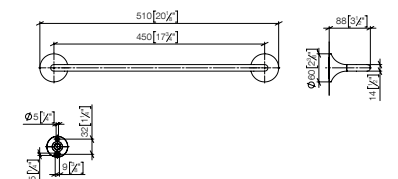

Custom-made options

- Custom manufacturing options for this product can be found on the product details page of our website.