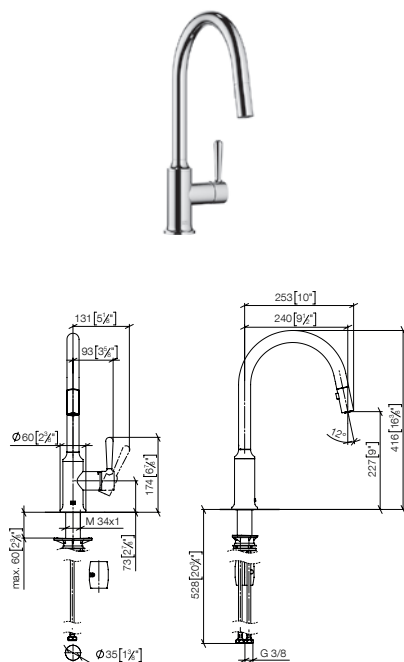

33 870 809

VAIA Single-lever mixer Pull-down with spray function

- 240mm projection
- pivotable spout 360°
- Optional swivel limiter available with swivel limiter set 12 823 970 90
- air-enriched flow and spray flow
- 1800 mm metal shower hose
- sprayface with anti-scaling system
- max. flow 8 l/min at 3 bar flow pressure
- lead-free
- Flow modes can be changed while the water is running
- This product can help a building meet the requirements of Green Building Rating Systems, e.g. LEED®, BREEAM®, DGNB

Intrinsic protection against back flow.

Custom-made options

- Custom manufacturing options for this product can be found on the product details page of our website.

Recommended miscellaneous
Swivel limitation set

Accessories	12 823 970 FF	FF	Euro
		90	78.90

Standard article	33 870 809 FF	FF	Euro
Chrome		-00	1,140.10
Brushed Chrome		-93	1,482.20
Platinum		-08	1,824.20
Brushed Platinum		-06	1,824.20
Champagne (22kt Gold)		-47	2,736.20
Brushed Champagne (22kt Gold)		-46	2,736.20
Durabrass (23kt Gold)		-09	2,736.20
Brushed Durabrass (23kt Gold)		-28	2,736.20
Brushed Dark Brass (PVD)		-39	1,824.20
Brushed Bronze (PVD)		-42	1,824.20
Brushed Dark Bronze (PVD)		-43	2,052.20
Dark Chrome		-19	1,710.10
Brushed Dark Platinum		-99	1,710.10
Matte Black		-33	1,539.10

Recommended miscellaneous
Dispenser with rosette

Accessories	82 434 809 FF	FF	Euro
Chrome		-00	323.90
Brushed Chrome		-93	421.10
Platinum		-08	518.30
Brushed Platinum		-06	518.30
Champagne (22kt Gold)		-47	777.40
Brushed Champagne (22kt Gold)		-46	777.40
Durabrass (23kt Gold)		-09	777.40
Brushed Durabrass (23kt Gold)		-28	777.40
Brushed Dark Brass (PVD)		-39	518.20
Brushed Bronze (PVD)		-42	518.30
Brushed Dark Bronze (PVD)		-43	583.00
Dark Chrome		-19	485.80
Brushed Dark Platinum		-99	485.80
Matte Black		-33	437.20