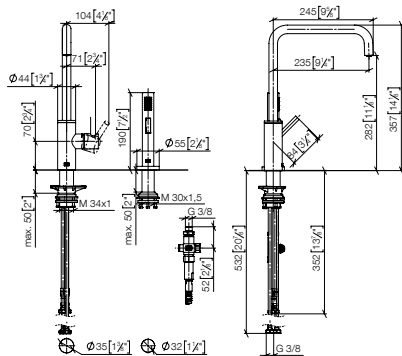

33 826 861 +
27 731 970

META SQUARE Single-lever mixer with rinsing spray set

- 235mm projection
- pivotable spout 360°
- Optional swivel limiter available with swivel limiter set 12 820 970 90
- air-enriched flow and spray flow
- fabric braided hose 1500 mm
- automatic spout/shower diverter
- sprayface with anti-scaling system
- max. flow 8 l/min at 3 bar flow pressure
- lead-free
- This product can help a building meet the requirements of Green Building Rating Systems, e.g. LEED®, BREEAM®, DGNB

Intrinsic protection against back flow.

Custom-made options

- Custom manufacturing options for this product can be found on the product details page of our website.

Set	1x 33 826 861 FF max. flow 8 l/min		1x 27 731 970 FF		Total price:
	FF	Euro	FF	Euro	Euro
Chrome	-00	864.80	-00	573.40	1,438.20
Brushed Chrome	-93	1,124.20	-93	745.40	1,869.60
Platinum	-08	1,383.60	-08	917.40	2,301.00
Brushed Platinum	-06	1,383.60	-06	917.40	2,301.00
Champagne (22kt Gold)	-47	2,075.50	-47	1,376.20	3,451.70
Brushed Champagne (22kt Gold)	-46	2,075.50	-46	1,376.20	3,451.70
Brushed Durabronze (23kt Gold)	-28	2,075.50	-28	1,376.20	3,451.70
Brushed Dark Brass (PVD)	-39	1,383.70	-39	917.40	2,301.10
Brushed Bronze (PVD)	-42	1,383.70	-42	917.40	2,301.10
Brushed Dark Bronze (PVD)	-43	1,556.60	-43	1,032.10	2,588.70
Dark Chrome	-19	1,297.20	-19	860.20	2,157.40
Brushed Dark Platinum	-99	1,297.20	-99	860.20	2,157.40
Matte Black	-33	1,167.50	-33	774.10	1,941.60

	10 710 970 FF	FF	Euro
Chrome	-00		203.00
Brushed Chrome	-93		263.90
Platinum	-08		324.70
Brushed Platinum	-06		324.70
Champagne (22kt Gold)	-47		487.20
Brushed Champagne (22kt Gold)	-46		487.20
Brushed Durabronze (23kt Gold)	-28		487.20
Brushed Dark Brass (PVD)	-39		324.80
Brushed Bronze (PVD)	-42		324.80
Brushed Dark Bronze (PVD)	-43		365.40
Dark Chrome	-19		304.40
Brushed Dark Platinum	-99		304.30
Matte Black	-33		274.20

	82 444 970 FF	FF	Euro
Chrome	-00		313.60
Brushed Chrome	-93		407.70
Platinum	-08		501.80
Brushed Platinum	-06		501.80
Champagne (22kt Gold)	-47		752.60
Brushed Champagne (22kt Gold)	-46		752.60
Brushed Durabronze (23kt Gold)	-28		752.60
Brushed Dark Brass (PVD)	-39		501.80
Brushed Bronze (PVD)	-42		501.80
Brushed Dark Bronze (PVD)	-43		564.50
Dark Chrome	-19		470.50
Brushed Dark Platinum	-99		470.50
Matte Black	-33		423.40