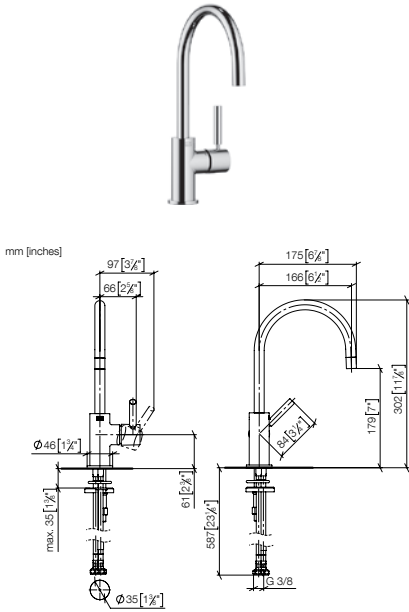

33 805 888

TARA BAR TAP Single-lever mixer

- 166mm projection
- pivotable spout 360°
- laminar flow
- max. flow 8.3 l/min at 3 bar flow pressure
- lead-free
- This product can help a building meet the requirements of Green Building Rating Systems, e.g. LEED®, BREEAM®, DGNB
- WRAS

Custom-made options

- Custom manufacturing options for this product can be found on the product details page of our website.

	10 710 970 FF	FF	Euro
Chrome	-00		203.00
Brushed Chrome	-93		263.90
Platinum	-08		324.70
Brushed Platinum	-06		324.70
Champagne (22kt Gold)	-47		487.20
Brushed Champagne (22kt Gold)	-46		487.20
Durabronz (23kt Gold)	-09		487.20
Brushed Durabronz (23kt Gold)	-28		487.20
Brushed Dark Brass (PVD)	-39		324.80
Brushed Bronze (PVD)	-42		324.80
Brushed Dark Bronze (PVD)	-43		365.40
Dark Chrome	-19		304.40
Brushed Dark Platinum	-99		304.30
Matte Black	-33		274.20

	82 444 970 FF	FF	Euro
Chrome	-00		313.60
Brushed Chrome	-93		407.70
Platinum	-08		501.80
Brushed Platinum	-06		501.80
Champagne (22kt Gold)	-47		752.60
Brushed Champagne (22kt Gold)	-46		752.60
Durabronz (23kt Gold)	-09		752.60
Brushed Durabronz (23kt Gold)	-28		752.60
Brushed Dark Brass (PVD)	-39		501.80
Brushed Bronze (PVD)	-42		501.80
Brushed Dark Bronze (PVD)	-43		564.50
Dark Chrome	-19		470.50
Brushed Dark Platinum	-99		470.50
Matte Black	-33		423.40

Standard article	33 805 888 FF	FF	Euro
Chrome		-00	821.20
Brushed Chrome		-93	1,067.50
Platinum		-08	1,313.80
Brushed Platinum		-06	1,313.80
Champagne (22kt Gold)		-47	1,970.90
Brushed Champagne (22kt Gold)		-46	1,970.90
Durabronz (23kt Gold)		-09	1,970.90
Brushed Durabronz (23kt Gold)		-28	1,970.90
Brushed Dark Brass (PVD)		-39	1,313.90
Brushed Bronze (PVD)		-42	1,313.90
Brushed Dark Bronze (PVD)		-43	1,478.20
Dark Chrome		-19	1,231.80
Brushed Dark Platinum		-99	1,231.80
Matte Black		-33	1,108.60