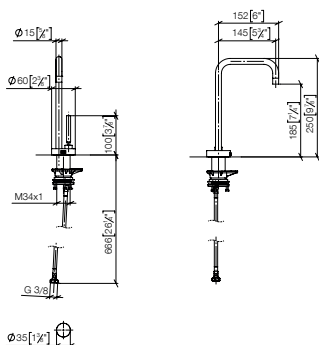

META SQUARE COLD WATER DISPENSER

- 145mm projection
- pivotable spout 360°
- laminar flow
- Provides filtered water
- max. flow 3.8 l/min at 3 bar flow pressure
- mechanical valve
- lead-free
- This product can help a building meet the requirements of Green Building Rating Systems, e.g. LEED®, BREEAM®, DGNB

The filter cartridge must be changed every six months. The installation instructions contain further information for guidance.

Detailed planning information and technical data can be found at www.dombracht.com/professional

Not compatible with reverse osmosis filtration

Custom-made options

- Custom manufacturing options for this product can be found on the product details page of our website.

Standard article	17 872 861	FF	FF	Euro
Chrome			-00	1,117.90
Brushed Chrome			-93	1,453.30
Platinum			-08	1,788.70
Brushed Platinum			-06	1,788.70
Champagne (22kt Gold)			-47	2,683.00
Brushed Champagne (22kt Gold)			-46	2,683.00
Brushed Durabrass (23kt Gold)			-28	2,683.00
Brushed Dark Brass (PVD)			-39	1,788.60
Brushed Bronze (PVD)			-42	1,788.70
Brushed Dark Bronze (PVD)			-43	2,012.20
Dark Chrome			-19	1,677.00
Brushed Dark Platinum			-99	1,677.00
Matte Black			-33	1,509.30

Recommended miscellaneous
Filter with filter head

Accessories	12 894 970	FF	FF	Euro	336.00
					90