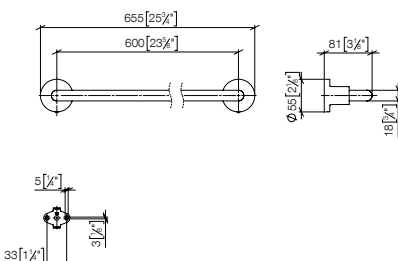

Custom-made options

- Custom manufacturing options for this product can be found on the product details page of our website.