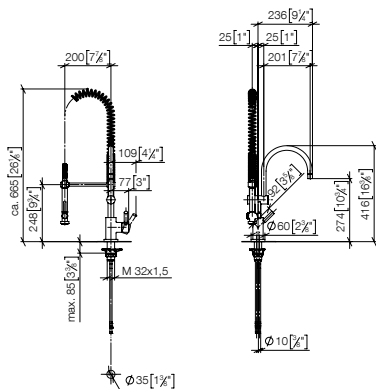

33 880 888

TARA Profi single-lever mixer

- 200mm projection
- pivotable spout 360°
- air-enriched flow and spray flow
- sprayface with anti-scaling system
- max. flow 7 l/min at 3 bar flow pressure
- lead-free
- This product can help a building meet the requirements of Green Building Rating Systems, e.g. LEED®, BREEAM®, DGNB

Intrinsic protection against back flow.

Custom-made options

- Custom manufacturing options for this product can be found on the product details page of our website.

Recommended miscellaneous Strainer waste with control handle

	10 710 970 FF	FF	Euro
Chrome	-00		203.00
Brushed Chrome	-93		263.90
Platinum	-08		324.70
Brushed Platinum	-06		324.70
Brushed Dark Brass (PVD)	-39		324.80
Brushed Bronze (PVD)	-42		324.80
Brushed Dark Bronze (PVD)	-43		365.40
Dark Chrome	-19		304.40
Brushed Dark Platinum	-99		304.30

Recommended miscellaneous Dispenser with rosette

	82 444 970 FF	FF	Euro
Chrome	-00		313.60
Brushed Chrome	-93		407.70
Platinum	-08		501.80
Brushed Platinum	-06		501.80
Brushed Dark Brass (PVD)	-39		501.80
Brushed Bronze (PVD)	-42		501.80
Brushed Dark Bronze (PVD)	-43		564.50
Dark Chrome	-19		470.50
Brushed Dark Platinum	-99		470.50