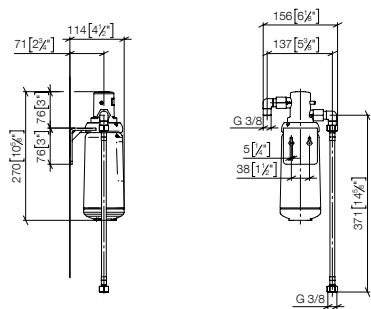

12 894 970
NEW

Filter with filter head

- filtration up to 0.2 microns
- removes deposits, bacteria, particles, and cysts
- reduces chlorine taste and odor, prevents limescale buildup
- Filter capacity approx. 11.000 litres

**For use with the COLD WATER DISPENSER
17872861, 17872888, 17872875, 17872809**

Standard article	12 894 970	FF	Euro
Accessories		90	336.00

mm [inches]

12 897 070
NEW

Replacement filter cartridge

- filtration up to 0.2 microns
- removes deposits, bacteria, particles, and cysts
- reduces chlorine taste and odor, prevents limescale buildup
- Filter capacity approx. 11.000 litres

Use for cold water

Standard article	12 897 070	FF	Euro
Accessories		90	179.20