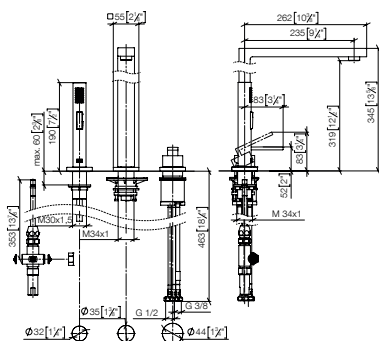

32 815 680 +  
27 723 970

**Hot + cold water dispenser**

145mm projection

17 881 680

**Rinsing spray**

27 723 970

32 815 680 +  
27 723 970

**LOT Single-lever mixer with individual rosettes with rinsing spray set**