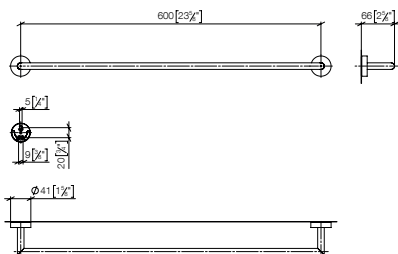

Generic miscellaneous

83 060 979

Towel bar

- gauge 600 mm
- width 640mm
- 65mm projection

Fits ELIO, ENO, MEM, META SQUARE, SYNC and TARA ULTRA

Custom-made options

- Custom manufacturing options for this product can be found on the product details page of our website.