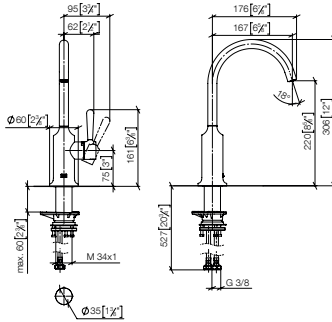

**Custom-made options**

- Custom manufacturing options for this product can be found on the product details page of our website.

Standard article	33 805 809 FF	FF	Euro
Chrome		-00	846.80
Brushed Chrome		-93	1,100.80
Platinum		-08	1,354.90
Brushed Platinum		-06	1,354.90
Champagne (22kt Gold)		-47	2,032.30
Brushed Champagne (22kt Gold)		-46	2,032.30
Durabrass (23kt Gold)		-09	2,032.30
Brushed Durabrass (23kt Gold)		-28	2,032.30
Brushed Dark Brass (PVD)		-39	1,354.90
Brushed Bronze (PVD)		-42	1,354.90
Brushed Dark Bronze (PVD)		-43	1,524.20
Dark Chrome		-19	1,270.10
Brushed Dark Platinum		-99	1,270.10
Matte Black		-33	1,143.10