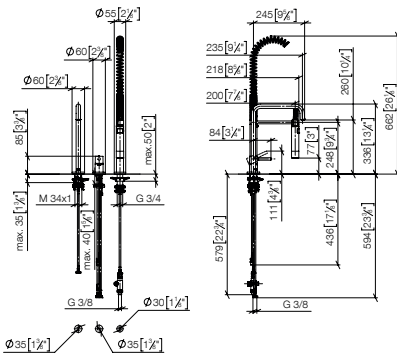

32 815 861 +
27 799 970

META SQUARE Two-hole mixer with individual rosettes with profi spray set

- 235mm projection
- pivotable spout 360°
- Optional swivel limiter available with swivel limiter set 12 820 970 90
- air-enriched flow and spray flow
- automatic spout/shower diverter
- sprayface with anti-scaling system
- max. flow 8 l/min at 3 bar flow pressure
- lead-free
- This product can help a building meet the requirements of Green Building Rating Systems, e.g. LEED®, BREEAM®, DGNB

Intrinsic protection against back flow.

Operating unit can be positioned freely.

Custom-made options

- Custom manufacturing options for this product can be found on the product details page of our website.