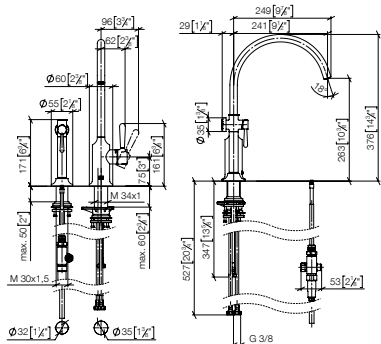

**Intrinsic protection against back flow.**

**Custom-made options**

- Custom manufacturing options for this product can be found on the product details page of our website.

Set	1x 33 826 809 FF max. flow 7 l/min		1x 27 718 809 FF		Total price:
	FF	Euro	FF	Euro	Euro
Chrome	-00	971.10	-00	724.10	<b>1,695.20</b>
Brushed Chrome	-93	1,262.50	-93	941.30	<b>2,203.80</b>
Platinum	-08	1,553.90	-08	1,158.50	<b>2,712.40</b>
Brushed Platinum	-06	1,553.90	-06	1,158.50	<b>2,712.40</b>
Champagne (22kt Gold)	-47	2,330.60	-47	1,737.80	<b>4,068.40</b>
Brushed Champagne (22kt Gold)	-46	2,330.60	-46	1,737.80	<b>4,068.40</b>
Durabron (23kt Gold)	-09	2,330.60	-09	1,737.80	<b>4,068.40</b>
Brushed Durabron (23kt Gold)	-28	2,330.60	-28	1,737.80	<b>4,068.40</b>
Brushed Dark Brass (PVD)	-39	1,553.80	-39	1,158.60	<b>2,712.40</b>
Brushed Bronze (PVD)	-42	1,553.90	-42	1,158.50	<b>2,712.40</b>
Brushed Dark Bronze (PVD)	-43	1,748.00	-43	1,303.40	<b>3,051.40</b>
Dark Chrome	-19	1,456.80	-19	1,086.10	<b>2,542.90</b>
Brushed Dark Platinum	-99	1,456.80	-99	1,086.10	<b>2,542.90</b>
Matte Black	-33	1,311.10	-33	977.40	<b>2,288.50</b>