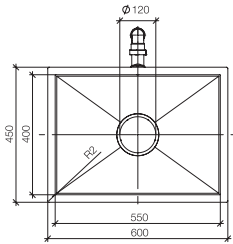

38 550 002
NEW

Single sink

- under-mounted
- 550 x 400 mm
- sink depth 175 mm
- Glazed steel sink and drain cover
- 3 1/2" closable strainer basket valve
- Including pop-up waste and overflow set
- attachment set
- suitable for base units 650 mm
- radius 2 mm

Not suitable for combining with strainer waste.

Note: Different conditioning. Please contact your sales representative.

Standard article	38 550 002 FF	FF	Euro
Matte Black		-71	1,822.00