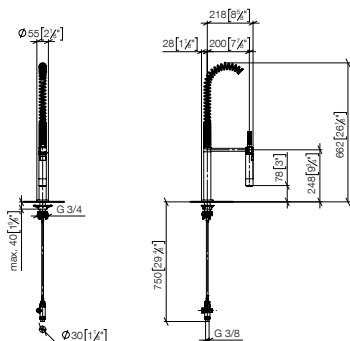

- Custom manufacturing options for this product can be found on the product details page of our website.

mm [inches]  
1:10

Standard article	27 799 970 FF	FF	Euro
Chrome		-00	1,399.50
Brushed Chrome		-93	1,819.40
Platinum		-08	2,239.20
Brushed Platinum		-06	2,239.20
Brushed Dark Brass (PVD)		-39	2,239.20
Brushed Bronze (PVD)		-42	2,239.30
Brushed Dark Bronze (PVD)		-43	2,519.10
Dark Chrome		-19	2,099.40
Brushed Dark Platinum		-99	2,099.40