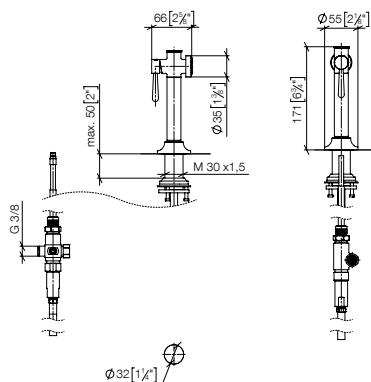

### Custom-made options

- Custom manufacturing options for this product can be found on the product details page of our website.

Standard article	27 718 809 FF	FF	Euro
Chrome	-00		724.10
Brushed Chrome	-93		941.30
Platinum	-08		1,158.50
Brushed Platinum	-06		1,158.50
Champagne (22kt Gold)	-47		1,737.80
Brushed Champagne (22kt Gold)	-46		1,737.80
Durabronze (23kt Gold)	-09		1,737.80
Brushed Durabronze (23kt Gold)	-28		1,737.80
Brushed Dark Brass (PVD)	-39		1,158.60
Brushed Bronze (PVD)	-42		1,158.50
Brushed Dark Bronze (PVD)	-43		1,303.40
Dark Chrome	-19		1,086.10
Brushed Dark Platinum	-99		1,086.10
Matte Black	-33		977.40