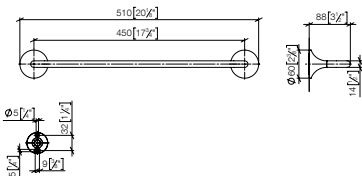

83 070 809

VAIA Towel bar

- gauge 450 mm
- width 510mm
- 88mm projection

Fits VAIA

Custom-made options

- Custom manufacturing options for this product can be found on the product details page of our website.