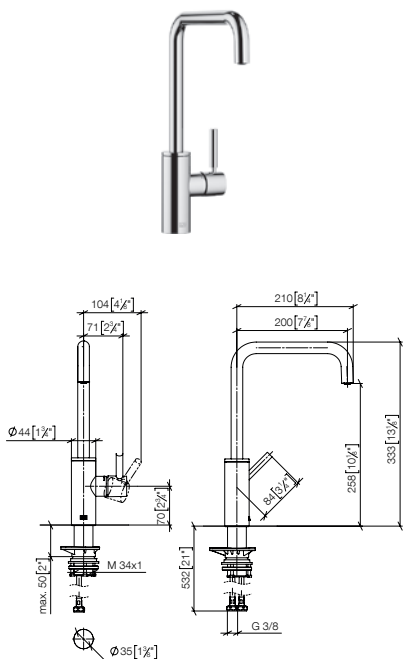

33 800 861

META SQUARE Single-lever mixer

- 200mm projection
- pivotable spout 360°
- Optional swivel limiter available with swivel limiter set 12 820 970 90
- air-enriched flow
- max. flow 8 l/min at 3 bar flow pressure
- lead-free
- This product can help a building meet the requirements of Green Building Rating Systems, e.g. LEED®, BREEAM®, DGNB
- WRAS

Custom-made options

- Custom manufacturing options for this product can be found on the product details page of our website.