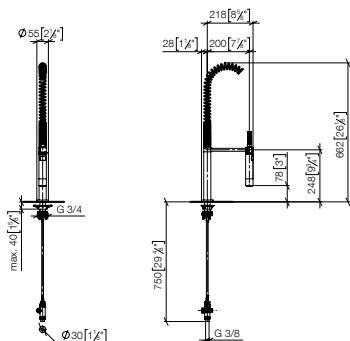

27 799 970

Profi spray set

- spray flow
- automatic diverter for spout/Profi spray set
- sprayface with anti-scaling system
- lead-free

Can only be combined with 32815682, 33826861, 32815861, 33836888, 32816888, 33836875, 32815875.

Intrinsic protection against back flow.

Operating unit can be positioned freely.

Custom-made options

- Custom manufacturing options for this product can be found on the product details page of our website.

mm [inches]
1:10