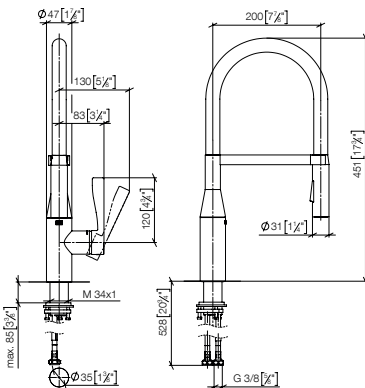

Intrinsic protection against back flow.

Custom-made options

- Custom manufacturing options for this product can be found on the product details page of our website.