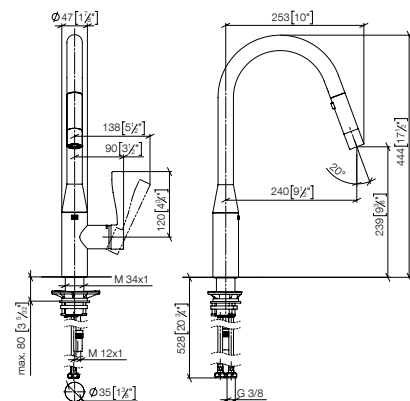

33 870 895

SYNC Single-lever mixer Pull-down with spray function

- **240mm projection**
- pivotable spout 360°
- Optional swivel limiter available with swivel limiter set 12 821 970 90
- laminar and spray flow
- 1800 mm metal shower hose
- sprayface with anti-scaling system
- max. flow 10.4 l/min at 3 bar flow pressure
- lead-free
- Flow modes can be changed while the water is running
- This product can help a building meet the requirements of Green Building Rating Systems, e.g. LEED®, BREEAM®, DGNB

Intrinsic protection against back flow.

Custom-made options

- Custom manufacturing options for this product can be found on the product details page of our website.

Standard article	33 870 895 FF	FF	Euro
Chrome	-00		1,018.80
Brushed Chrome	-93		1,324.40
Platinum	-08		1,629.70
Brushed Platinum	-06		1,629.70
Champagne (22kt Gold)	-47		2,445.10
Brushed Champagne (22kt Gold)	-46		2,445.10
Brushed Durabronze (23kt Gold)	-28		2,445.10
Brushed Dark Brass (PVD)	-39		1,630.10
Brushed Bronze (PVD)	-42		1,630.00
Brushed Dark Bronze (PVD)	-43		1,833.80
Dark Chrome	-19		1,528.20
Brushed Dark Platinum	-99		1,528.20
Matte Black	-33		1,375.40

Recommended miscellaneous
Strainer waste with control handle

10 712 970 FF Euro

	FF	Euro
Chrome	-00	203.00
Brushed Chrome	-93	263.90
Platinum	-08	324.70
Brushed Platinum	-06	324.70
Champagne (22kt Gold)	-47	487.20
Brushed Champagne (22kt Gold)	-46	487.20
Brushed Durabronze (23kt Gold)	-28	487.20
Brushed Dark Brass (PVD)	-39	324.80
Brushed Bronze (PVD)	-42	324.80
Brushed Dark Bronze (PVD)	-43	365.40
Dark Chrome	-19	304.40
Brushed Dark Platinum	-99	304.30
Matte Black	-33	274.20

Recommended miscellaneous
Dispenser without rosette

82 424 970 FF Euro

	FF	Euro
Chrome	-00	287.90
Brushed Chrome	-93	374.30
Platinum	-08	460.60
Brushed Platinum	-06	460.60
Champagne (22kt Gold)	-47	691.00
Brushed Champagne (22kt Gold)	-46	691.00
Brushed Durabronze (23kt Gold)	-28	691.00
Brushed Dark Brass (PVD)	-39	460.60
Brushed Bronze (PVD)	-42	460.70
Brushed Dark Bronze (PVD)	-43	518.20
Dark Chrome	-19	432.00
Brushed Dark Platinum	-99	518.20
Matte Black	-33	388.60