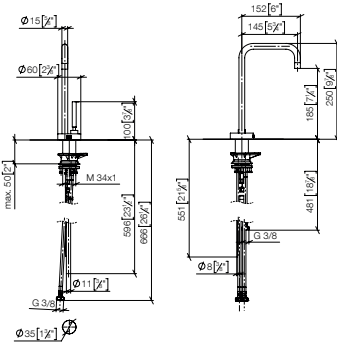

META SQUARE HOT & COLD WATER DISPENSER

- 145mm projection
- rigid, thermally insulated spout
- laminar flow
- provides filtered, hot water up to 93°C
- with scalding protection
- Version without child safety lock available as a custom-made product
- Provides filtered water
- max. flow 3.8 l/min at 3 bar flow pressure
- mechanical valve
- lead-free
- lever
- This product can help a building meet the requirements of Green Building Rating Systems, e.g. LEED®, BREEAM®, DGNB

A minimum flow pressure of 3 bar is necessary for the HOT & COLD WATER DISPENSER to work perfectly in conjunction with a hot water tank and filter.

The installation must be above a kitchen sink.

The filter cartridge must be changed every six months. The installation instructions contain further information for guidance.

Detailed planning information and technical data can be found at www.dornbracht.com/professional

Not compatible with reverse osmosis filtration

Custom-made options

- Custom manufacturing options for this product can be found on the product details page of our website.