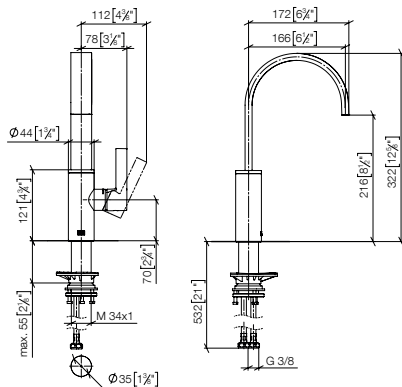

33 805 682

MEM BAR TAP Single-lever mixer

- 166mm projection
- pivotable spout 360°
- Optional swivel limiter available with swivel limiter set 12 820 970 90
- air-enriched flow
- max. flow 6.3 l/min at 3 bar flow pressure
- lead-free
- This product can help a building meet the requirements of Green Building Rating Systems, e.g. LEED®, BREEAM®, DGNB
- WRAS

Custom-made options

• Custom manufacturing options for this product can be found on the product details page of our website.