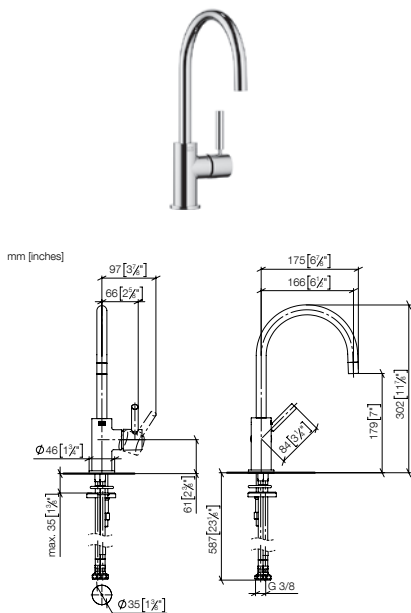

33 805 888

TARA BAR TAP Single-lever mixer

- 166mm projection
- pivotable spout 360°
- laminar flow
- max. flow 8.3 l/min at 3 bar flow pressure
- lead-free
- This product can help a building meet the requirements of Green Building Rating Systems, e.g. LEED®, BREEAM®, DGNB
- WRAS

Custom-made options

- Custom manufacturing options for this product can be found on the product details page of our website.

	10 710 970 FF	FF	Euro
Chrome	-00		203.00
Brushed Chrome	-93		263.90
Platinum	-08		324.70
Brushed Platinum	-06		324.70
Champagne (22kt Gold)	-47		487.20
Brushed Champagne (22kt Gold)	-46		487.20
Durabronze (23kt Gold)	-09		487.20
Brushed Durabronze (23kt Gold)	-28		487.20
Brushed Dark Brass (PVD)	-39		324.80
Brushed Bronze (PVD)	-42		324.80
Brushed Dark Bronze (PVD)	-43		365.40
Dark Chrome	-19		304.40
Brushed Dark Platinum	-99		304.30
Matte Black	-33		274.20

	82 444 970 FF	FF	Euro
Chrome	-00		313.60
Brushed Chrome	-93		407.70
Platinum	-08		501.80
Brushed Platinum	-06		501.80
Champagne (22kt Gold)	-47		752.60
Brushed Champagne (22kt Gold)	-46		752.60
Durabronze (23kt Gold)	-09		752.60
Brushed Durabronze (23kt Gold)	-28		752.60
Brushed Dark Brass (PVD)	-39		501.80
Brushed Bronze (PVD)	-42		501.80
Brushed Dark Bronze (PVD)	-43		564.50
Dark Chrome	-19		470.50
Brushed Dark Platinum	-99		470.50
Matte Black	-33		423.40

Standard article	33 805 888 FF	FF	Euro
Chrome		-00	821.20
Brushed Chrome		-93	1,067.50
Platinum		-08	1,313.80
Brushed Platinum		-06	1,313.80
Champagne (22kt Gold)		-47	1,970.90
Brushed Champagne (22kt Gold)		-46	1,970.90
Durabronze (23kt Gold)		-09	1,970.90
Brushed Durabronze (23kt Gold)		-28	1,970.90
Brushed Dark Brass (PVD)		-39	1,313.90
Brushed Bronze (PVD)		-42	1,313.90
Brushed Dark Bronze (PVD)		-43	1,478.20
Dark Chrome		-19	1,231.80
Brushed Dark Platinum		-99	1,231.80
Matte Black		-33	1,108.60