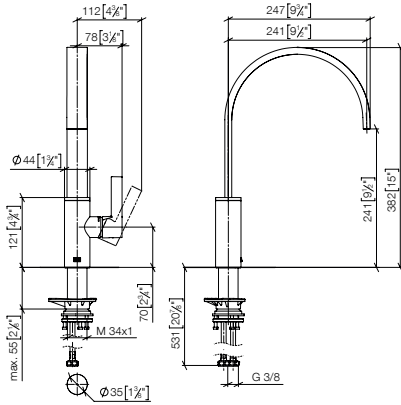

33 815 682

MEM Single-lever mixer

- **241 mm projection**
- pivotable spout 360°
- Optional swivel limiter available with swivel limiter set 12 820 970 90
- air-enriched flow
- max. flow 6.3 l/min at 3 bar flow pressure
- lead-free
- This product can help a building meet the requirements of Green Building Rating Systems, e.g. LEED®, BREEAM®, DGNB
- WRAS

Custom-made options

- Custom manufacturing options for this product can be found on the product details page of our website.

Recommended miscellaneous
Strainer waste with control handle

	10 712 970 FF	FF	Euro
Chrome	-00		203.00
Brushed Chrome	-93		263.90
Platinum	-08		324.70
Brushed Platinum	-06		324.70
Champagne (22kt Gold)	-47		487.20
Brushed Champagne (22kt Gold)	-46		487.20
Brushed Durabronze (23kt Gold)	-28		487.20
Brushed Bronze (PVD)	-42		324.80
Dark Chrome	-19		304.40
Brushed Dark Platinum	-99		304.30
Matte Black	-33		274.20

Recommended miscellaneous
Dispenser without rosette

	82 424 970 FF	FF	Euro
Chrome	-00		287.90
Brushed Chrome	-93		374.30
Platinum	-08		460.60
Brushed Platinum	-06		460.60
Champagne (22kt Gold)	-47		691.00
Brushed Champagne (22kt Gold)	-46		691.00
Brushed Durabronze (23kt Gold)	-28		691.00
Brushed Bronze (PVD)	-42		460.70
Dark Chrome	-19		432.00
Brushed Dark Platinum	-99		518.20
Matte Black	-33		388.60

32 815 682