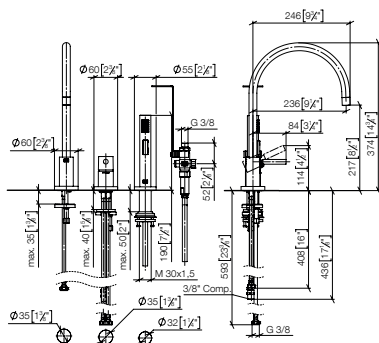

32 816 888 +
27 731 970

TARA Two-hole mixer with individual rosettes with rinsing spray set

- 236mm projection
- pivotable spout 360°
- Optional swivel limiter available with swivel limiter set 12 820 970 90
- air-enriched flow and spray flow
- fabric braided hose 1500 mm
- automatic spout/shower diverter
- sprayface with anti-scaling system
- max. flow 8.3 l/min at 3 bar flow pressure
- lead-free
- This product can help a building meet the requirements of Green Building Rating Systems, e.g. LEED®, BREEAM®, DGNB

Intrinsic protection against back flow.

Operating unit can be positioned freely.

Custom-made options

- Custom manufacturing options for this product can be found on the product details page of our website.

Set	1x 32 816 888 FF max. flow 8.3 l/min		1x 27 731 970 FF		Total price:
	FF	Euro	FF	Euro	Euro
Chrome	-00	1,127.20	-00	573.40	1,700.60
Brushed Chrome	-93	1,465.30	-93	745.40	2,210.70
Platinum	-08	1,803.40	-08	917.40	2,720.80
Brushed Platinum	-06	1,803.40	-06	917.40	2,720.80
Champagne (22kt Gold)	-47	2,705.30	-47	1,376.20	4,081.50
Brushed Champagne (22kt Gold)	-46	2,705.30	-46	1,376.20	4,081.50
Durabrass (23kt Gold)	-09	2,705.30	-09	1,376.20	4,081.50
Brushed Durabrass (23kt Gold)	-28	2,705.30	-28	1,376.20	4,081.50
Brushed Dark Brass (PVD)	-39	1,803.50	-39	917.40	2,720.90
Brushed Bronze (PVD)	-42	1,803.40	-42	917.40	2,720.80
Brushed Dark Bronze (PVD)	-43	2,029.00	-43	1,032.10	3,061.10
Dark Chrome	-19	1,690.70	-19	860.20	2,550.90
Brushed Dark Platinum	-99	1,690.70	-99	860.20	2,550.90
Matte Black	-33	1,521.70	-33	774.10	2,295.80

	10 710 970 FF	FF	Euro
Chrome		-00	203.00
Brushed Chrome		-93	263.90
Platinum		-08	324.70
Brushed Platinum		-06	324.70
Champagne (22kt Gold)		-47	487.20
Brushed Champagne (22kt Gold)		-46	487.20
Durabrass (23kt Gold)		-09	487.20
Brushed Durabrass (23kt Gold)		-28	487.20
Brushed Dark Brass (PVD)		-39	324.80
Brushed Bronze (PVD)		-42	324.80
Brushed Dark Bronze (PVD)		-43	365.40
Dark Chrome		-19	304.40
Brushed Dark Platinum		-99	304.30
Matte Black		-33	274.20

	82 444 970 FF	FF	Euro
Chrome		-00	313.60
Brushed Chrome		-93	407.70
Platinum		-08	501.80
Brushed Platinum		-06	501.80
Champagne (22kt Gold)		-47	752.60
Brushed Champagne (22kt Gold)		-46	752.60
Durabrass (23kt Gold)		-09	752.60
Brushed Durabrass (23kt Gold)		-28	752.60
Brushed Dark Brass (PVD)		-39	501.80
Brushed Bronze (PVD)		-42	501.80
Brushed Dark Bronze (PVD)		-43	564.50
Dark Chrome		-19	470.50
Brushed Dark Platinum		-99	470.50
Matte Black		-33	423.40