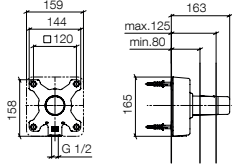

Standard article	35 087 970 FF	FF	Euro
Concealed rough parts		90	281.00

Recommended miscellaneous
Leak protection 1/2"

	12 010 970 FF	FF	Euro
Leak protection		90	86.50