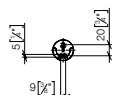

83 256 976

Hooks in two parts

- width 126mm
- Height: 46 mm
- 50mm projection

Fits ELIO, ENO, LOT, MEM and TARA ULTRA

Standard article	83 256 976 FF	FF	Euro
Chrome		-00	86.70
Brushed Chrome		-93	112.80
Brushed Platinum		-06	138.70
Dark Chrome		-19	130.10
Brushed Dark Platinum		-99	156.10
Matte Black		-33	117.10

83 256 979

Hooks in two parts

- width 80mm
- 55mm projection

Fits ELIO, ENO, MEM, META SQUARE, SYNC and TARA ULTRA

Custom-made options

- Custom manufacturing options for this product can be found on the product details page of our website.

Standard article	83 256 979 FF	FF	Euro
Chrome		-00	143.00
Brushed Chrome		-93	186.00
Brushed Platinum		-06	229.30
Champagne (22kt Gold)		-47	343.20
Brushed Champagne (22kt Gold)		-46	343.20
Brushed Durabronze (23kt Gold)		-28	343.20
Brushed Dark Brass (PVD)		-39	228.70
Brushed Bronze (PVD)		-42	228.70
Brushed Dark Bronze (PVD)		-43	257.40
Dark Chrome		-19	214.40
Brushed Dark Platinum		-99	257.60
Matte Black		-33	193.10