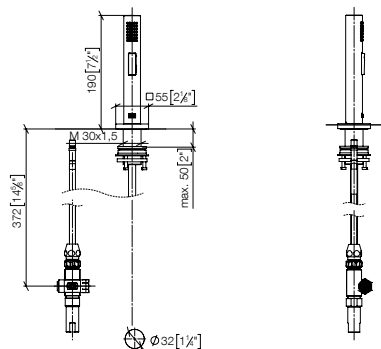

27 723 970

Rinsing spray set

- with angular rosette
- spray flow
- automatic spout/shower diverter
- fabric braided hose 1500 mm
- sprayface with anti-scaling system
- lead-free

Can only be combined with 33826680, 32815680.

Intrinsic protection against back flow.

Operating unit can be positioned freely.

Custom-made options

- Custom manufacturing options for this product can be found on the product details page of our website.