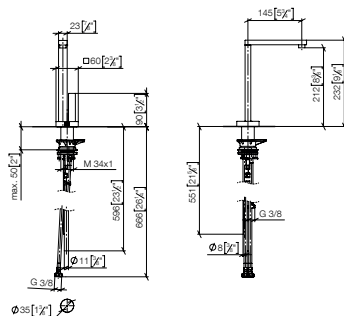

17 881 680

LOT HOT & COLD WATER DISPENSER

- 145mm projection
- rigid, thermally insulated spout
- laminar flow
- provides filtered, hot water up to 93°C
- with scalding protection
- Version without child safety lock available as a custom-made product
- Provides filtered water
- max. flow 3.8 l/min at 3 bar flow pressure
- mechanical valve
- lead-free
- lever
- This product can help a building meet the requirements of Green Building Rating Systems, e.g. LEED®, BREEAM®, DGNB

A minimum flow pressure of 3 bar is necessary for the HOT & COLD WATER DISPENSER to work perfectly in conjunction with a hot water tank and filter.

The installation must be above a kitchen sink.

The filter cartridge must be changed every six months. The installation instructions contain further information for guidance.

Detailed planning information and technical data can be found at www.dornbracht.com/professional

Not compatible with reverse osmosis filtration

Custom-made options

- Custom manufacturing options for this product can be found on the product details page of our website.

Standard article	17 881 680 FF	FF	Euro
Chrome	-00		2,088.00
Platinum	-08		3,340.80
Brushed Platinum	-06		3,340.80
Champagne (22kt Gold)	-47		5,011.20
Brushed Champagne (22kt Gold)	-46		5,011.20
Brushed Durabronze (23kt Gold)	-28		5,011.20
Brushed Bronze (PVD)	-42		3,340.80
Dark Chrome	-19		3,132.00
Brushed Dark Platinum	-99		3,758.40

Accessories	12 530 970 FF	FF	Euro
		90	303.00

Accessories	12 892 970 FF	FF	Euro
		90	1,227.70