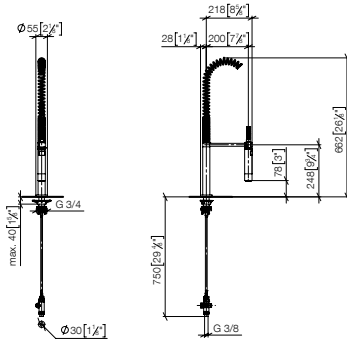

mm [inches]  
1:10

27 731 970

**Rinsing spray set**

- with round rosette
- spray flow
- automatic spout/shower diverter
- fabric braided hose 1500 mm
- sprayface with anti-scaling system
- lead-free

**Can only be combined with 32815682, 33826861, 32815861, 33836888, 32816888, 33836875, 32815875.**