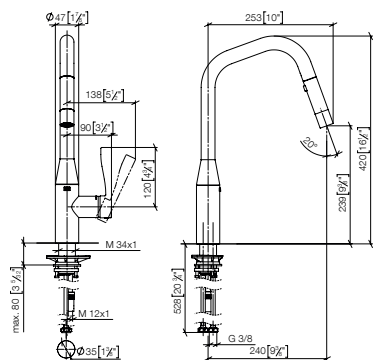

**Intrinsic protection against back flow.**

**Custom-made options**

- Custom manufacturing options for this product can be found on the product details page of our website.

Standard article	33 875 895 FF	FF	Euro
Chrome	-00		1,018.80
Brushed Chrome	-93		1,324.40
Platinum	-08		1,629.70
Brushed Platinum	-06		1,629.70
Champagne (22kt Gold)	-47		2,445.10
Brushed Champagne (22kt Gold)	-46		2,445.10
Brushed Durabronze (23kt Gold)	-28		2,445.10
Brushed Dark Brass (PVD)	-39		1,630.10
Brushed Bronze (PVD)	-42		1,630.00
Brushed Dark Bronze (PVD)	-43		1,833.80
Dark Chrome	-19		1,528.20
Brushed Dark Platinum	-99		1,528.20
Matte Black	-33		1,375.40