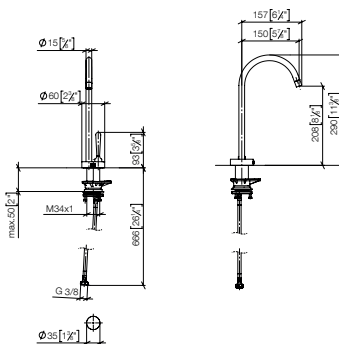

### Custom-made options

- Custom manufacturing options for this product can be found on the product details page of our website.

Standard article	17 872 809 FF	FF	Euro
Chrome		-00	1,277.60
Brushed Chrome		-93	1,661.00
Platinum		-08	2,044.20
Brushed Platinum		-06	2,044.20
Champagne (22kt Gold)		-47	3,066.20
Brushed Champagne (22kt Gold)		-46	3,066.20
Durabrass (23kt Gold)		-09	3,066.20
Brushed Durabrass (23kt Gold)		-28	3,066.20
Brushed Dark Brass (PVD)		-39	2,044.20
Brushed Bronze (PVD)		-42	2,044.20
Brushed Dark Bronze (PVD)		-43	2,299.70
Dark Chrome		-19	1,916.60
Brushed Dark Platinum		-99	1,916.60
Matte Black		-33	1,724.80