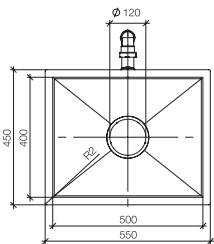

Single sink

- under-mounted
- 400 x 400 mm
- sink depth 175 mm
- Glazed steel sink and drain cover
- 3 1/2" closable strainer basket valve
- Including pop-up waste and overflow set
- attachment set
- suitable for base units 500 mm
- radius 2 mm

Not suitable for combining with strainer waste.

Note: Different conditioning. Please contact your sales representative.

Standard article	38 400 002 FF	FF	Euro
Matte Black		-71	1,672.00

38 500 002
NEW