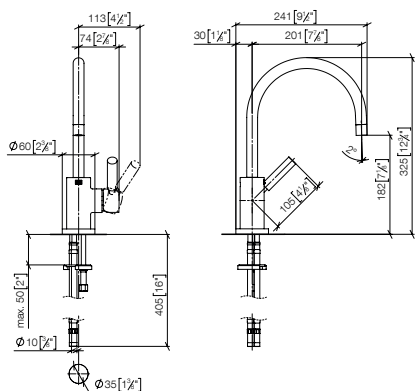

33 800 888

TARA Single-lever mixer

- 201 mm projection
- pivotable spout 360°
- air-enriched flow
- max. flow 7 l/min at 3 bar flow pressure
- lead-free
- WRAS
- This product can help a building meet the requirements of Green Building Rating Systems, e.g. LEED®, BREEAM®, DGNB

Custom-made options

- Custom manufacturing options for this product can be found on the product details page of our website.

	10 710 970 FF	FF	Euro
Chrome	-00		203.00
Brushed Chrome	-93		263.90
Platinum	-08		324.70
Brushed Platinum	-06		324.70
Champagne (22kt Gold)	-47		487.20
Brushed Champagne (22kt Gold)	-46		487.20
Durabrass (23kt Gold)	-09		487.20
Brushed Durabrass (23kt Gold)	-28		487.20
Brushed Dark Brass (PVD)	-39		324.80
Brushed Bronze (PVD)	-42		324.80
Brushed Dark Bronze (PVD)	-43		365.40
Dark Chrome	-19		304.40
Brushed Dark Platinum	-99		304.30
Matte Black	-33		274.20

	82 444 970 FF	FF	Euro
Chrome	-00		313.60
Brushed Chrome	-93		407.70
Platinum	-08		501.80
Brushed Platinum	-06		501.80
Champagne (22kt Gold)	-47		752.60
Brushed Champagne (22kt Gold)	-46		752.60
Durabrass (23kt Gold)	-09		752.60
Brushed Durabrass (23kt Gold)	-28		752.60
Brushed Dark Brass (PVD)	-39		501.80
Brushed Bronze (PVD)	-42		501.80
Brushed Dark Bronze (PVD)	-43		564.50
Dark Chrome	-19		470.50
Brushed Dark Platinum	-99		470.50
Matte Black	-33		423.40

Standard article	33 800 888 FF	FF	Euro
Chrome		-00	860.90
Brushed Chrome		-93	1,119.10
Platinum		-08	1,377.50
Brushed Platinum		-06	1,377.50
Champagne (22kt Gold)		-47	2,066.20
Brushed Champagne (22kt Gold)		-46	2,066.20
Durabrass (23kt Gold)		-09	2,066.20
Brushed Durabrass (23kt Gold)		-28	2,066.20
Brushed Dark Brass (PVD)		-39	1,377.40
Brushed Bronze (PVD)		-42	1,377.40
Brushed Dark Bronze (PVD)		-43	1,549.60
Dark Chrome		-19	1,291.30
Brushed Dark Platinum		-99	1,291.50
Matte Black		-33	1,162.20