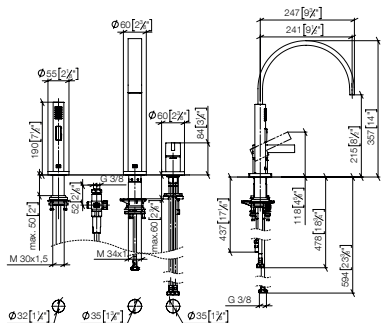

Custom-made options

- Custom manufacturing options for this product can be found on the product details page of our website.