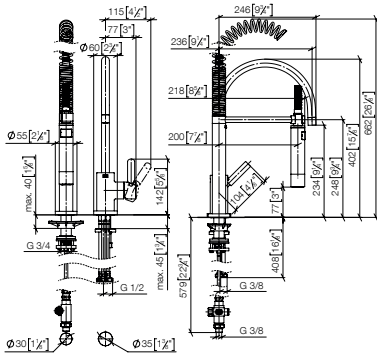

**Intrinsic protection against back flow.**

**Custom-made options**

• Custom manufacturing options for this product can be found on the product details page of our website.

Set	1x 33 836 875 FF		1x 27 799 970 FF		Total price:
	FF	Euro	FF	Euro	Euro
Chrome	-00	787.80	-00	1,399.50	<b>2,187.30</b>
Brushed Chrome	-93	1,024.10	-93	1,819.40	<b>2,843.50</b>
Platinum	-08	1,260.40	-08	2,239.20	<b>3,499.60</b>
Brushed Platinum	-06	1,260.40	-06	2,239.20	<b>3,499.60</b>
Brushed Dark Brass (PVD)	-39	1,260.50	-39	2,239.20	<b>3,499.70</b>
Brushed Bronze (PVD)	-42	1,260.40	-42	2,239.30	<b>3,499.70</b>
Brushed Dark Bronze (PVD)	-43	1,418.00	-43	2,519.10	<b>3,937.10</b>
Dark Chrome	-19	1,181.70	-19	2,099.40	<b>3,281.10</b>
Brushed Dark Platinum	-99	1,181.70	-99	2,099.40	<b>3,281.10</b>