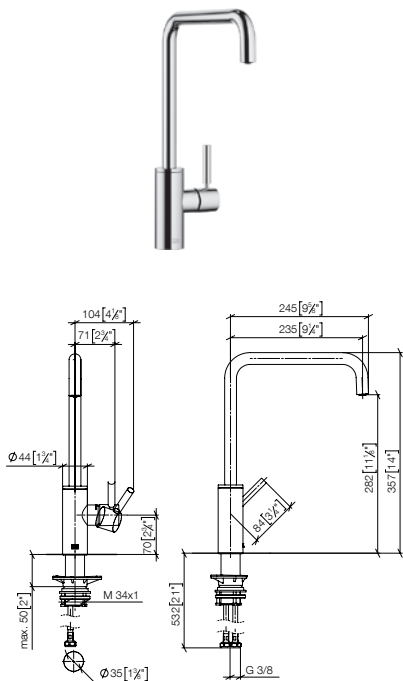

Custom-made options

- Custom manufacturing options for this product can be found on the product details page of our website.