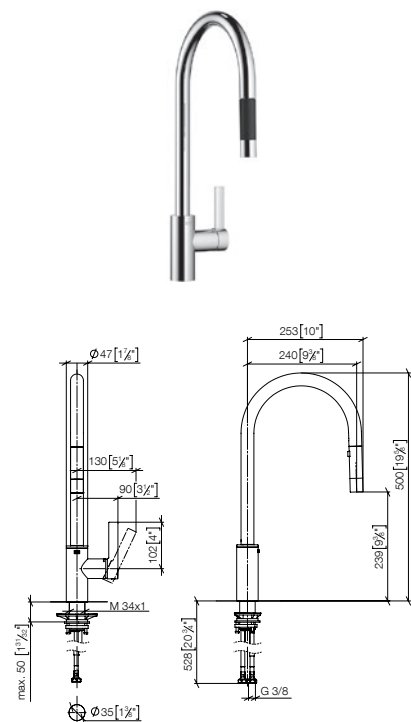

**Intrinsic protection against back flow.**

**Custom-made options**

- Custom manufacturing options for this product can be found on the product details page of our website.

Recommended miscellaneous  
**Strainer waste with control handle**