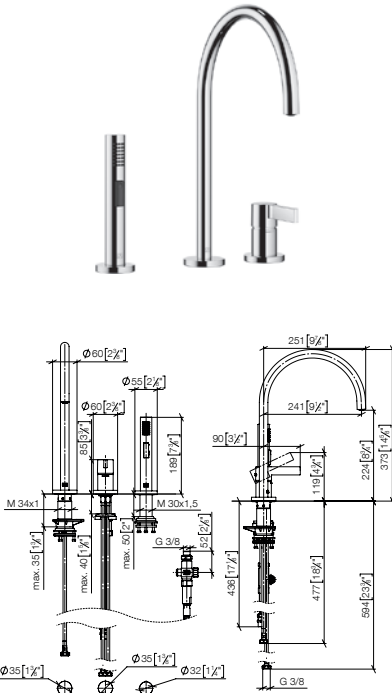

### Custom-made options

- Custom manufacturing options for this product can be found on the product details page of our website.

Set	1x 32 815 875 FF max. flow 8 l/min		1x 27 731 970 FF		Total price:
	FF	Euro	FF	Euro	Euro
Chrome	-00	1,006.60	-00	573.40	<b>1,580.00</b>
Brushed Chrome	-93	1,308.60	-93	745.40	<b>2,054.00</b>
Platinum	-08	1,610.60	-08	917.40	<b>2,528.00</b>
Brushed Platinum	-06	1,610.60	-06	917.40	<b>2,528.00</b>
Champagne (22kt Gold)	-47	2,415.80	-47	1,376.20	<b>3,792.00</b>
Brushed Champagne (22kt Gold)	-46	2,415.80	-46	1,376.20	<b>3,792.00</b>
Brushed Durabronze (23kt Gold)	-28	2,415.80	-28	1,376.20	<b>3,792.00</b>
Brushed Dark Brass (PVD)	-39	1,610.60	-39	917.40	<b>2,528.00</b>
Brushed Bronze (PVD)	-42	1,610.70	-42	917.40	<b>2,528.10</b>
Brushed Dark Bronze (PVD)	-43	1,811.90	-43	1,032.10	<b>2,844.00</b>
Dark Chrome	-19	1,510.00	-19	860.20	<b>2,370.20</b>
Brushed Dark Platinum	-99	1,510.00	-99	860.20	<b>2,370.20</b>
Matte Black	-33	1,358.90	-33	774.10	<b>2,133.00</b>