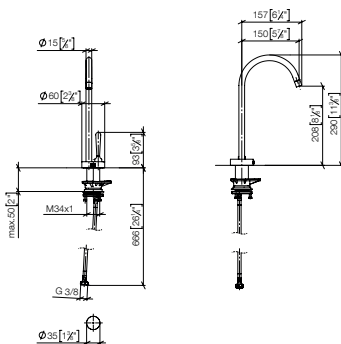

**Not compatible with reverse osmosis filtration**

**Custom-made options**

- Custom manufacturing options for this product can be found on the product details page of our website.

Standard article	17 872 809 FF	FF	Euro
Chrome		-00	1,277.60
Brushed Chrome		-93	1,661.00
Platinum		-08	2,044.20
Brushed Platinum		-06	2,044.20
Champagne (22kt Gold)		-47	3,066.20
Brushed Champagne (22kt Gold)		-46	3,066.20
Durabrass (23kt Gold)		-09	3,066.20
Brushed Durabrass (23kt Gold)		-28	3,066.20
Brushed Dark Brass (PVD)		-39	2,044.20
Brushed Bronze (PVD)		-42	2,044.20
Brushed Dark Bronze (PVD)		-43	2,299.70
Dark Chrome		-19	1,916.60
Brushed Dark Platinum		-99	1,916.60
Matte Black		-33	1,724.80