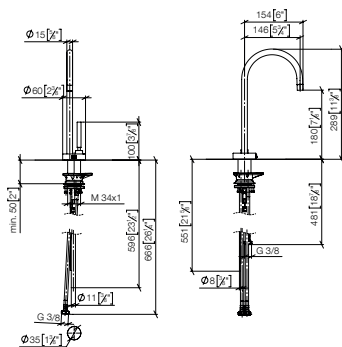

- Custom manufacturing options for this product can be found on the product details page of our website.

	17 881 888 FF	FF	Euro
Chrome	-00		1,330.90
Brushed Chrome	-93		1,730.20
Platinum	-08		2,129.40
Brushed Platinum	-06		2,129.40
Champagne (22kt Gold)	-47		3,194.20
Brushed Champagne (22kt Gold)	-46		3,194.20
Durabrass (23kt Gold)	-09		3,194.20
Brushed Durabrass (23kt Gold)	-28		3,194.20
Brushed Dark Brass (PVD)	-39		2,129.40
Brushed Bronze (PVD)	-42		2,129.40
Brushed Dark Bronze (PVD)	-43		2,395.60
Dark Chrome	-19		1,996.40
Brushed Dark Platinum	-99		2,395.60
Matte Black	-33		1,796.70