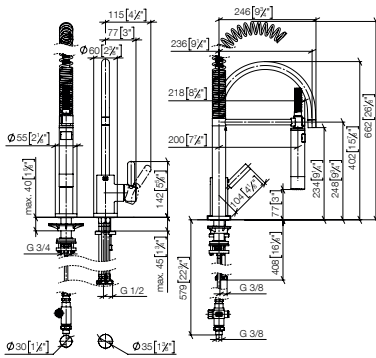

**Intrinsic protection against back flow.**

**Custom-made options**

- Custom manufacturing options for this product can be found on the product details page of our website.

Set	1x 33 836 888 FF max. flow 7 l/min		1x 27 799 970 FF		Total price:
	FF	Euro	FF	Euro	Euro
Chrome	-00	927.90	-00	1,399.50	<b>2,327.40</b>
Brushed Chrome	-93	1,206.30	-93	1,819.40	<b>3,025.70</b>
Platinum	-08	1,484.70	-08	2,239.20	<b>3,723.90</b>
Brushed Platinum	-06	1,484.70	-06	2,239.20	<b>3,723.90</b>
Brushed Dark Brass (PVD)	-39	1,484.60	-39	2,239.20	<b>3,723.80</b>
Brushed Bronze (PVD)	-42	1,484.70	-42	2,239.30	<b>3,724.00</b>
Brushed Dark Bronze (PVD)	-43	1,670.20	-43	2,519.10	<b>4,189.30</b>
Dark Chrome	-19	1,391.90	-19	2,099.40	<b>3,491.30</b>
Brushed Dark Platinum	-99	1,391.90	-99	2,099.40	<b>3,491.30</b>