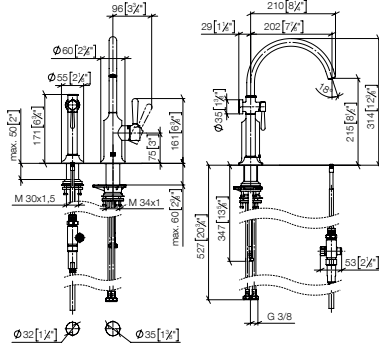

**Intrinsic protection against back flow.**

**Custom-made options**

- Custom manufacturing options for this product can be found on the product details page of our website.

Set	1x 33 810 809 FF max. flow 7 l/min		1x 27 718 809 FF		Total price:
	FF	Euro	FF	Euro	Euro
Chrome	-00	937.30	-00	724.10	<b>1,661.40</b>
Brushed Chrome	-93	1,218.50	-93	941.30	<b>2,159.80</b>
Platinum	-08	1,499.70	-08	1,158.50	<b>2,658.20</b>
Brushed Platinum	-06	1,499.70	-06	1,158.50	<b>2,658.20</b>
Champagne (22kt Gold)	-47	2,249.50	-47	1,737.80	<b>3,987.30</b>
Brushed Champagne (22kt Gold)	-46	2,249.50	-46	1,737.80	<b>3,987.30</b>
Durabronz (23kt Gold)	-09	2,249.50	-09	1,737.80	<b>3,987.30</b>
Brushed Durabronz (23kt Gold)	-28	2,249.50	-28	1,737.80	<b>3,987.30</b>
Brushed Dark Brass (PVD)	-39	1,499.70	-39	1,158.60	<b>2,658.30</b>
Brushed Bronze (PVD)	-42	1,499.70	-42	1,158.50	<b>2,658.20</b>
Brushed Dark Bronze (PVD)	-43	1,687.10	-43	1,303.40	<b>2,990.50</b>
Dark Chrome	-19	1,406.10	-19	1,086.10	<b>2,492.20</b>
Brushed Dark Platinum	-99	1,406.10	-99	1,086.10	<b>2,492.20</b>
Matte Black	-33	1,265.40	-33	977.40	<b>2,242.80</b>