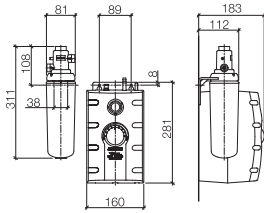

12 892 970

Hot water tank incl. filter

- CEE 7/4 connector
- thermostat regulator (88°C - 98°C)
- capacity 2,5 litres
- power 1300 W
- voltage 220 - 240 volt
- activated carbon filter (5.0 micron level)
- chemical and mechanical filtering
- reduces water hardness (ion exchanger)
- filters dirt, rust, chlorine and lead particles
- filter capacity approx. 450 litres

For use with HOT & COLD WATER DISPENSER 17 861 625 / 17 861 680 / 17 861 790 / 17 861 875 / 17 861 888

The filter cartridge must be changed every six months. The installation instructions contain further information for guidance.

The products are not available in all markets, please contact your Dornbracht sales force.

NOTE: This item is conditioned separately.

Standard article	12 892 970 FF	FF	Euro
Accessories		90	1,227.70

12 530 970

NEW

Hose set

- adapter set for Hot and Cold Water Dispensers
- allows installation on the tank including filter

Standard article	12 530 970 FF	FF	Euro
Accessories		90	303.00