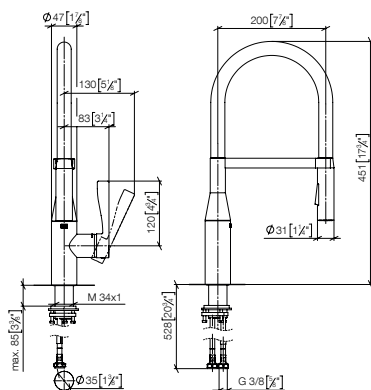

33 865 895

SYNC Profi single-lever mixer

- **200mm projection**
- Flexible silicone hose with large operating range of up to 350 mm
- pivotable spout 360°
- Optional swivel limiter available with swivel limiter set 12 821 970 90
- This product can help a building meet the requirements of Green Building Rating Systems, e.g. LEED®, BREEAM®, DGNB
- air-enriched flow and spray flow
- sprayface with anti-scaling system
- max. flow 9.5 l/min at 3 bar flow pressure
- lead-free

Intrinsic protection against back flow.

Custom-made options

- Custom manufacturing options for this product can be found on the product details page of our website.

Recommended miscellaneous
Strainer waste with control handle

	10 712 970 FF	FF	Euro
Chrome	-00		203.00
Brushed Chrome	-93		263.90
Platinum	-08		324.70
Brushed Platinum	-06		324.70
Champagne (22kt Gold)	-47		487.20
Brushed Champagne (22kt Gold)	-46		487.20
Brushed Durabronze (23kt Gold)	-28		487.20
Brushed Dark Brass (PVD)	-39		324.80
Brushed Bronze (PVD)	-42		324.80
Brushed Dark Bronze (PVD)	-43		365.40
Dark Chrome	-19		304.40
Brushed Dark Platinum	-99		304.30
Matte Black	-33		274.20

Recommended miscellaneous
Dispenser without rosette

	82 424 970 FF	FF	Euro
Chrome	-00		287.90
Brushed Chrome	-93		374.30
Platinum	-08		460.60
Brushed Platinum	-06		460.60
Champagne (22kt Gold)	-47		691.00
Brushed Champagne (22kt Gold)	-46		691.00
Brushed Durabronze (23kt Gold)	-28		691.00
Brushed Dark Brass (PVD)	-39		460.60
Brushed Bronze (PVD)	-42		460.70
Brushed Dark Bronze (PVD)	-43		518.20
Dark Chrome	-19		432.00
Brushed Dark Platinum	-99		518.20
Matte Black	-33		388.60