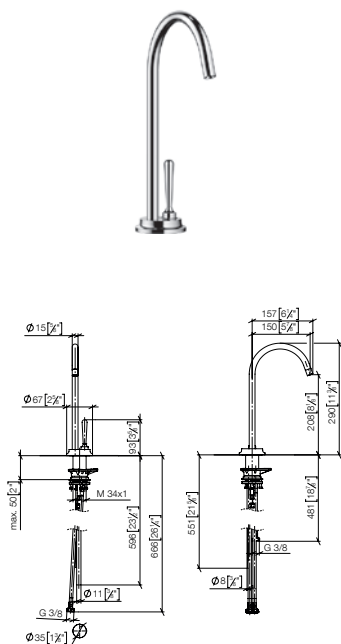

**Not compatible with reverse osmosis filtration**

**Custom-made options**

- Custom manufacturing options for this product can be found on the product details page of our website.

Standard article	17 881 809 FF	FF	Euro
Chrome		-00	1,437.30
Brushed Chrome		-93	1,868.50
Platinum		-08	2,299.70
Brushed Platinum		-06	2,299.70
Champagne (22kt Gold)		-47	3,449.50
Brushed Champagne (22kt Gold)		-46	3,449.50
Durabrass (23kt Gold)		-09	3,449.50
Brushed Durabrass (23kt Gold)		-28	3,449.50
Brushed Dark Brass (PVD)		-39	2,299.70
Brushed Bronze (PVD)		-42	2,299.70
Brushed Dark Bronze (PVD)		-43	2,587.10
Dark Chrome		-19	2,156.00
Brushed Dark Platinum		-99	2,587.10
Matte Black		-33	1,940.40