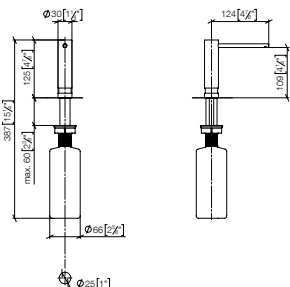

Generic miscellaneous

82 424 970

Dispenser without rosette

- 124mm projection
- 500 ml bottle
- can be filled from the top
- rotating pump head
- width 30mm

Fits ELIO, ENO, MEM, META SQUARE, SYNC and TARA ULTRA

Custom-made options

- Custom manufacturing options for this product can be found on the product details page of our website.