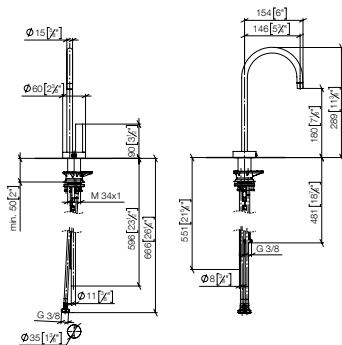

17 881 875

TARA ULTRA HOT & COLD WATER DISPENSER

- 146mm projection
- rigid, thermally insulated spout
- laminar flow
- provides filtered, hot water up to 93°C
- with scalding protection
- Version without child safety lock available as a custom-made product
- Provides filtered water
- max. flow 3.8 l/min at 3 bar flow pressure
- mechanical valve
- lead-free
- lever
- This product can help a building meet the requirements of Green Building Rating Systems, e.g. LEED®, BREEAM®, DGNB

A minimum flow pressure of 3 bar is necessary for the HOT & COLD WATER DISPENSER to work perfectly in conjunction with a hot water tank and filter.

The installation must be above a kitchen sink.

The filter cartridge must be changed every six months. The installation instructions contain further information for guidance.

Detailed planning information and technical data can be found at www.dombracht.com/professional

Not compatible with reverse osmosis filtration

Custom-made options

- Custom manufacturing options for this product can be found on the product details page of our website.