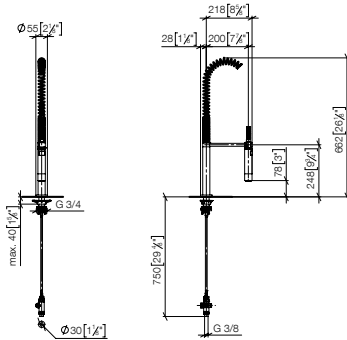

27 799 970

Profi spray set

- spray flow
- automatic diverter for spout/Profi spray set
- sprayface with anti-scaling system
- lead-free

Can only be combined with 32815682, 33826861, 32815861, 33836888, 32816888, 33836875, 32815875.

Intrinsic protection against back flow.

Operating unit can be positioned freely.

Custom-made options

- Custom manufacturing options for this product can be found on the product details page of our website.

mm [inches]
1:10

27 731 970

Rinsing spray set

- with round rosette
- spray flow
- automatic spout/shower diverter
- fabric braided hose 1500 mm
- sprayface with anti-scaling system
- lead-free

Can only be combined with 32815682, 33826861, 32815861, 33836888, 32816888, 33836875, 32815875.

Intrinsic protection against back flow.

Operating unit can be positioned freely.

Custom-made options

- Custom manufacturing options for this product can be found on the product details page of our website.