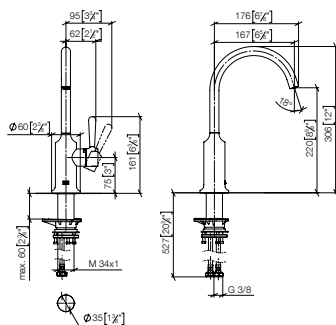

33 805 809

VAIA BAR TAP Single-lever mixer

- 167mm projection
- gauge mm
- pivotable spout 360°
- air-enriched flow
- max. flow 7 l/min at 3 bar flow pressure
- lead-free
- This product can help a building meet the requirements of Green Building Rating Systems, e.g. LEED®, BREEAM®, DGNB
- WRAS

Custom-made options

- Custom manufacturing options for this product can be found on the product details page of our website.

Standard article	33 805 809 FF	FF	Euro
Chrome		-00	846.80
Brushed Chrome		-93	1,100.80
Platinum		-08	1,354.90
Brushed Platinum		-06	1,354.90
Champagne (22kt Gold)		-47	2,032.30
Brushed Champagne (22kt Gold)		-46	2,032.30
Durabrass (23kt Gold)		-09	2,032.30
Brushed Durabrass (23kt Gold)		-28	2,032.30
Brushed Dark Brass (PVD)		-39	1,354.90
Brushed Bronze (PVD)		-42	1,354.90
Brushed Dark Bronze (PVD)		-43	1,524.20
Dark Chrome		-19	1,270.10
Brushed Dark Platinum		-99	1,270.10
Matte Black		-33	1,143.10

Recommended miscellaneous Dispenser with rosette

	82 434 809 FF	FF	Euro
Chrome		-00	323.90
Brushed Chrome		-93	421.10
Platinum		-08	518.30
Brushed Platinum		-06	518.30
Champagne (22kt Gold)		-47	777.40
Brushed Champagne (22kt Gold)		-46	777.40
Durabrass (23kt Gold)		-09	777.40
Brushed Durabrass (23kt Gold)		-28	777.40
Brushed Dark Brass (PVD)		-39	518.20
Brushed Bronze (PVD)		-42	518.30
Brushed Dark Bronze (PVD)		-43	583.00
Dark Chrome		-19	485.80
Brushed Dark Platinum		-99	485.80
Matte Black		-33	437.20