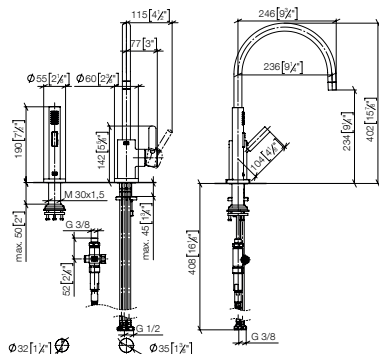

33 836 888 +
27 731 970

TARA Single-lever mixer with rinsing spray set

- 235mm projection
- pivotable spout 360°
- air-enriched flow and spray flow
- fabric braided hose 1500 mm
- automatic spout/shower diverter
- sprayface with anti-scaling system
- max. flow 7 l/min at 3 bar flow pressure
- lead-free
- This product can help a building meet the requirements of Green Building Rating Systems, e.g. LEED®, BREEAM®, DGNB

Intrinsic protection against back flow.

Custom-made options

- Custom manufacturing options for this product can be found on the product details page of our website.

Set	1x 33 836 888 FF max. flow 7 l/min		1x 27 731 970 FF		Total price:
	FF	Euro	FF	Euro	Euro
Chrome	-00	927.90	-00	573.40	1,501.30
Brushed Chrome	-93	1,206.30	-93	745.40	1,951.70
Platinum	-08	1,484.70	-08	917.40	2,402.10
Brushed Platinum	-06	1,484.70	-06	917.40	2,402.10
Champagne (22kt Gold)	-47	2,227.00	-47	1,376.20	3,603.20
Brushed Champagne (22kt Gold)	-46	2,227.00	-46	1,376.20	3,603.20
Durabrass (23kt Gold)	-09	2,227.00	-09	1,376.20	3,603.20
Brushed Durabrass (23kt Gold)	-28	2,227.00	-28	1,376.20	3,603.20
Brushed Dark Brass (PVD)	-39	1,484.60	-39	917.40	2,402.00
Brushed Bronze (PVD)	-42	1,484.70	-42	917.40	2,402.10
Brushed Dark Bronze (PVD)	-43	1,670.20	-43	1,032.10	2,702.30
Dark Chrome	-19	1,391.90	-19	860.20	2,252.10
Brushed Dark Platinum	-99	1,391.90	-99	860.20	2,252.10
Matte Black	-33	1,252.70	-33	774.10	2,026.80

	10 710 970 FF	FF	Euro
Chrome		-00	203.00
Brushed Chrome		-93	263.90
Platinum		-08	324.70
Brushed Platinum		-06	324.70
Champagne (22kt Gold)		-47	487.20
Brushed Champagne (22kt Gold)		-46	487.20
Durabrass (23kt Gold)		-09	487.20
Brushed Durabrass (23kt Gold)		-28	487.20
Brushed Dark Brass (PVD)		-39	324.80
Brushed Bronze (PVD)		-42	324.80
Brushed Dark Bronze (PVD)		-43	365.40
Dark Chrome		-19	304.40
Brushed Dark Platinum		-99	304.30
Matte Black		-33	274.20

	82 444 970 FF	FF	Euro
Chrome		-00	313.60
Brushed Chrome		-93	407.70
Platinum		-08	501.80
Brushed Platinum		-06	501.80
Champagne (22kt Gold)		-47	752.60
Brushed Champagne (22kt Gold)		-46	752.60
Durabrass (23kt Gold)		-09	752.60
Brushed Durabrass (23kt Gold)		-28	752.60
Brushed Dark Brass (PVD)		-39	501.80
Brushed Bronze (PVD)		-42	501.80
Brushed Dark Bronze (PVD)		-43	564.50
Dark Chrome		-19	470.50
Brushed Dark Platinum		-99	470.50
Matte Black		-33	423.40