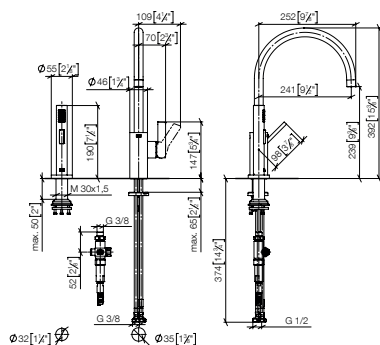

33 836 875 +
27 731 970

TARA ULTRA Single-lever mixer with rinsing spray set

- 241 mm projection
- pivotable spout 360°
- air-enriched flow and spray flow
- fabric braided hose 1500 mm
- automatic spout/shower diverter
- sprayface with anti-scaling system
- max. flow 8 l/min at 3 bar flow pressure
- lead-free
- This product can help a building meet the requirements of Green Building Rating Systems, e.g. LEED®, BREEAM®, DGNB

Intrinsic protection against back flow.

Custom-made options

- Custom manufacturing options for this product can be found on the product details page of our website.

Set	1x 33 836 875 FF max. flow 8 l/min		1x 27 731 970 FF		Total price:
	FF	Euro	FF	Euro	Euro
Chrome	-00	787.80	-00	573.40	1,361.20
Brushed Chrome	-93	1,024.10	-93	745.40	1,769.50
Platinum	-08	1,260.40	-08	917.40	2,177.80
Brushed Platinum	-06	1,260.40	-06	917.40	2,177.80
Champagne (22kt Gold)	-47	1,890.70	-47	1,376.20	3,266.90
Brushed Champagne (22kt Gold)	-46	1,890.70	-46	1,376.20	3,266.90
Brushed Durabronze (23kt Gold)	-28	1,890.70	-28	1,376.20	3,266.90
Brushed Dark Brass (PVD)	-39	1,260.50	-39	917.40	2,177.90
Brushed Bronze (PVD)	-42	1,260.40	-42	917.40	2,177.80
Brushed Dark Bronze (PVD)	-43	1,418.00	-43	1,032.10	2,450.10
Dark Chrome	-19	1,181.70	-19	860.20	2,041.90
Brushed Dark Platinum	-99	1,181.70	-99	860.20	2,041.90
Matte Black	-33	1,063.40	-33	774.10	1,837.50

	10 710 970 FF	FF	Euro
Chrome	-00		203.00
Brushed Chrome	-93		263.90
Platinum	-08		324.70
Brushed Platinum	-06		324.70
Champagne (22kt Gold)	-47		487.20
Brushed Champagne (22kt Gold)	-46		487.20
Brushed Durabronze (23kt Gold)	-28		487.20
Brushed Dark Brass (PVD)	-39		324.80
Brushed Bronze (PVD)	-42		324.80
Brushed Dark Bronze (PVD)	-43		365.40
Dark Chrome	-19		304.40
Brushed Dark Platinum	-99		304.30
Matte Black	-33		274.20

	82 444 970 FF	FF	Euro
Chrome	-00		313.60
Brushed Chrome	-93		407.70
Platinum	-08		501.80
Brushed Platinum	-06		501.80
Champagne (22kt Gold)	-47		752.60
Brushed Champagne (22kt Gold)	-46		752.60
Brushed Durabronze (23kt Gold)	-28		752.60
Brushed Dark Brass (PVD)	-39		501.80
Brushed Bronze (PVD)	-42		501.80
Brushed Dark Bronze (PVD)	-43		564.50
Dark Chrome	-19		470.50
Brushed Dark Platinum	-99		470.50
Matte Black	-33		423.40