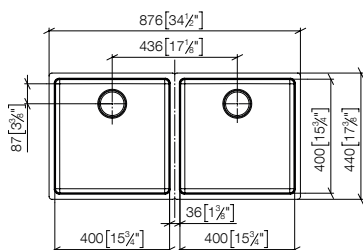

Required miscellaneous
Pop-up waste and overflow with electronic control

	10 410 004	FF	FF	Euro
Brushed Stainless Steel			-86	703.00

Required miscellaneous
Basin Waste mechanical

	10 405 004	FF	FF	Euro
Brushed Stainless Steel			-86	324.50