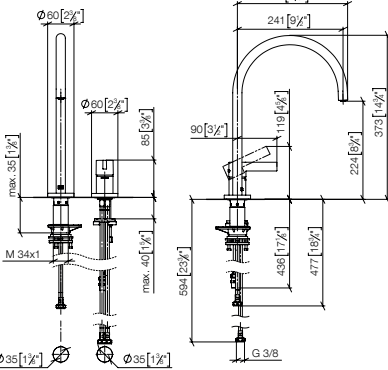

**Operating unit can be positioned freely.**

**Custom-made options**

• Custom manufacturing options for this product can be found on the product details page of our website.

Standard article	32 815 875 FF		Euro
	FF		
Chrome	-00		1,006.60
Brushed Chrome	-93		1,308.60
Platinum	-08		1,610.60
Brushed Platinum	-06		1,610.60
Champagne (22kt Gold)	-47		2,415.80
Brushed Champagne (22kt Gold)	-46		2,415.80
Brushed Durabronze (23kt Gold)	-28		2,415.80
Brushed Dark Brass (PVD)	-39		1,610.60
Brushed Bronze (PVD)	-42		1,610.70
Brushed Dark Bronze (PVD)	-43		1,811.90
Dark Chrome	-19		1,510.00
Brushed Dark Platinum	-99		1,510.00
Matte Black	-33		1,358.90