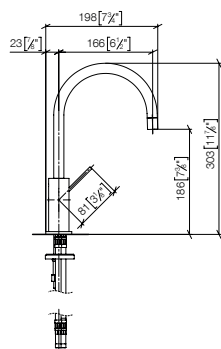

33 805 875

TARA ULTRA BAR TAP Single-lever mixer

- 166mm projection
- gauge mm
- pivotable spout 360°
- laminar flow
- max. flow 8 l/min at 3 bar flow pressure
- lead-free
- This product can help a building meet the requirements of Green Building Rating Systems, e.g. LEED®, BREEAM®, DGNB

Custom-made options

- Custom manufacturing options for this product can be found on the product details page of our website.

Recommended miscellaneous Strainer waste with control handle

	10 712 970 FF	FF	Euro
Chrome	-00		203.00
Brushed Chrome	-93		263.90
Platinum	-08		324.70
Brushed Platinum	-06		324.70
Champagne (22kt Gold)	-47		487.20
Brushed Champagne (22kt Gold)	-46		487.20
Brushed Durabronze (23kt Gold)	-28		487.20
Brushed Dark Brass (PVD)	-39		324.80
Brushed Bronze (PVD)	-42		324.80
Brushed Dark Bronze (PVD)	-43		365.40
Dark Chrome	-19		304.40
Brushed Dark Platinum	-99		304.30
Matte Black	-33		274.20

Standard article	33 805 875 FF	FF	Euro
Chrome		-00	728.00
Brushed Chrome		-93	946.50
Platinum		-08	1,164.70
Brushed Platinum		-06	1,164.70
Champagne (22kt Gold)		-47	1,747.20
Brushed Champagne (22kt Gold)		-46	1,747.20
Brushed Durabronze (23kt Gold)		-28	1,747.20
Brushed Dark Brass (PVD)		-39	1,164.80
Brushed Bronze (PVD)		-42	1,164.80
Brushed Dark Bronze (PVD)		-43	1,310.40
Dark Chrome		-19	1,092.00
Brushed Dark Platinum		-99	1,091.90
Matte Black		-33	982.80

Recommended miscellaneous Dispenser without rosette

	82 424 970 FF	FF	Euro
Chrome		-00	287.90
Brushed Chrome		-93	374.30
Platinum		-08	460.60
Brushed Platinum		-06	460.60
Champagne (22kt Gold)		-47	691.00
Brushed Champagne (22kt Gold)		-46	691.00
Brushed Durabronze (23kt Gold)		-28	691.00
Brushed Dark Brass (PVD)		-39	460.60
Brushed Bronze (PVD)		-42	460.70
Brushed Dark Bronze (PVD)		-43	518.20
Dark Chrome		-19	432.00
Brushed Dark Platinum		-99	518.20
Matte Black		-33	388.60

33 800 875

TARA ULTRA Single-lever mixer

- 201mm projection
- pivotable spout 360°
- air-enriched flow
- max. flow 8 l/min at 3 bar flow pressure
- lead-free
- This product can help a building meet the requirements of Green Building Rating Systems, e.g. LEED®, BREEAM®, DGNB
- WRAS

Custom-made options

- Custom manufacturing options for this product can be found on the product details page of our website.