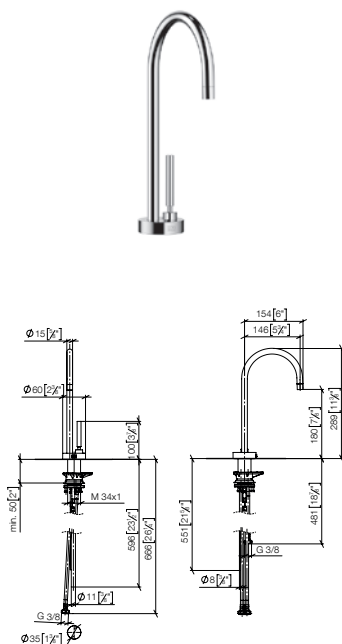

### Custom-made options

- Custom manufacturing options for this product can be found on the product details page of our website.

Standard article	17 881 888 FF	FF	Euro
Chrome		-00	1,330.90
Brushed Chrome		-93	1,730.20
Platinum		-08	2,129.40
Brushed Platinum		-06	2,129.40
Champagne (22kt Gold)		-47	3,194.20
Brushed Champagne (22kt Gold)		-46	3,194.20
Durabrass (23kt Gold)		-09	3,194.20
Brushed Durabrass (23kt Gold)		-28	3,194.20
Brushed Dark Brass (PVD)		-39	2,129.40
Brushed Bronze (PVD)		-42	2,129.40
Brushed Dark Bronze (PVD)		-43	2,395.60
Dark Chrome		-19	1,996.40
Brushed Dark Platinum		-99	2,395.60
Matte Black		-33	1,796.70