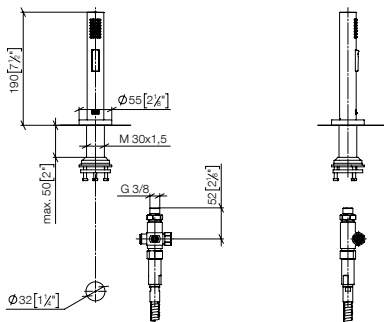

Recommended miscellaneous
Conversion kit for diverter Rinsing spray 3/8"

Accessories	90 17 09 046 14 FF	FF	Euro
		90	107.00