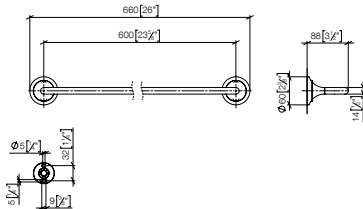

83 060 809

**VAIA Towel bar**

- gauge 600 mm
- width 660mm
- 88mm projection

**Fits VAIA**

**Custom-made options**

- Custom manufacturing options for this product can be found on the product details page of our website.