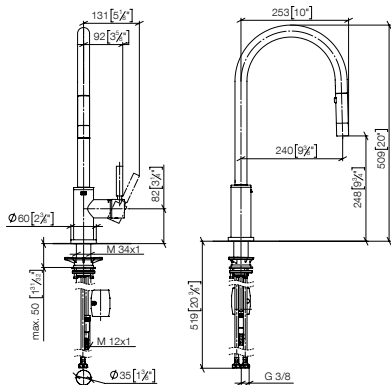

33 870 888

TARA Single-lever mixer Pull-down with spray function

- **240mm projection**
- pivotable spout 360°
- Optional swivel limiter available with swivel limiter set 12 823 970 90
- laminar and spray flow
- 1800 mm metal shower hose
- sprayface with anti-scaling system
- max. flow 10.4 l/min at 3 bar flow pressure
- lead-free
- Flow modes can be changed while the water is running
- This product can help a building meet the requirements of Green Building Rating Systems, e.g. LEED®, BREEAM®, DGNB

Intrinsic protection against back flow.

Custom-made options

- Custom manufacturing options for this product can be found on the product details page of our website.