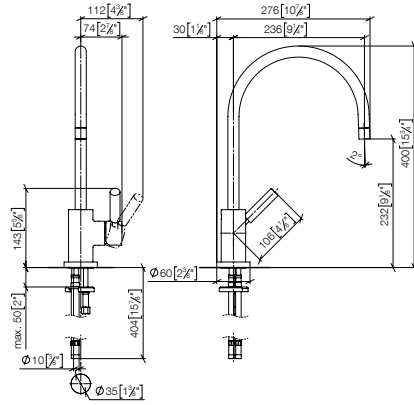

33 815 888

TARA Single-lever mixer

- 236mm projection
- pivotable spout 360°
- air-enriched flow
- max. flow 7 l/min at 3 bar flow pressure
- lead-free
- WRAS
- This product can help a building meet the requirements of Green Building Rating Systems, e.g. LEED®, BREEAM®, DGNB

Custom-made options

- Custom manufacturing options for this product can be found on the product details page of our website.

	10 710 970 FF	FF	Euro
Chrome	-00		203.00
Brushed Chrome	-93		263.90
Platinum	-08		324.70
Brushed Platinum	-06		324.70
Champagne (22kt Gold)	-47		487.20
Brushed Champagne (22kt Gold)	-46		487.20
Durabronze (23kt Gold)	-09		487.20
Brushed Durabronze (23kt Gold)	-28		487.20
Brushed Dark Brass (PVD)	-39		324.80
Brushed Bronze (PVD)	-42		324.80
Brushed Dark Bronze (PVD)	-43		365.40
Dark Chrome	-19		304.40
Brushed Dark Platinum	-99		304.30
Matte Black	-33		274.20

	82 444 970 FF	FF	Euro
Chrome	-00		313.60
Brushed Chrome	-93		407.70
Platinum	-08		501.80
Brushed Platinum	-06		501.80
Champagne (22kt Gold)	-47		752.60
Brushed Champagne (22kt Gold)	-46		752.60
Durabronze (23kt Gold)	-09		752.60
Brushed Durabronze (23kt Gold)	-28		752.60
Brushed Dark Brass (PVD)	-39		501.80
Brushed Bronze (PVD)	-42		501.80
Brushed Dark Bronze (PVD)	-43		564.50
Dark Chrome	-19		470.50
Brushed Dark Platinum	-99		470.50
Matte Black	-33		423.40

Standard article	33 815 888 FF	FF	Euro
Chrome		-00	911.50
Brushed Chrome		-93	1,185.00
Platinum		-08	1,458.50
Brushed Platinum		-06	1,458.50
Champagne (22kt Gold)		-47	2,187.60
Brushed Champagne (22kt Gold)		-46	2,187.60
Durabronze (23kt Gold)		-09	2,187.60
Brushed Durabronze (23kt Gold)		-28	2,187.60
Brushed Dark Brass (PVD)		-39	1,458.40
Brushed Bronze (PVD)		-42	1,458.50
Brushed Dark Bronze (PVD)		-43	1,640.70
Dark Chrome		-19	1,367.30
Brushed Dark Platinum		-99	1,367.40
Matte Black		-33	1,230.50