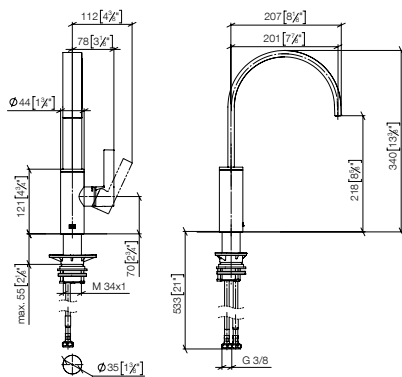

Custom-made options

• Custom manufacturing options for this product can be found on the product details page of our website.