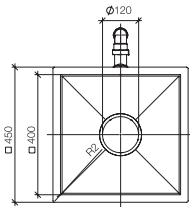

Sink

38 400 002
NEW