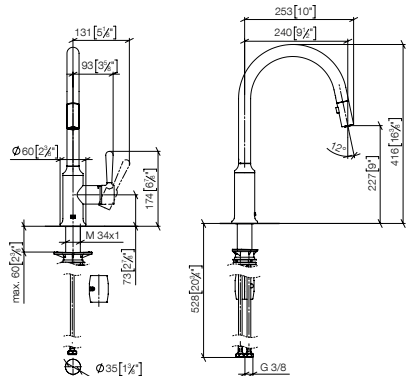

33 870 809

VAIA Single-lever mixer Pull-down with spray function

- 240mm projection
- pivotable spout 360°
- Optional swivel limiter available with swivel limiter set 12 823 970 90
- air-enriched flow and spray flow
- 1800 mm metal shower hose
- sprayface with anti-scaling system
- max. flow 8 l/min at 3 bar flow pressure
- lead-free
- Flow modes can be changed while the water is running
- This product can help a building meet the requirements of Green Building Rating Systems, e.g. LEED®, BREEAM®, DGNB

Intrinsic protection against back flow.

Custom-made options

- Custom manufacturing options for this product can be found on the product details page of our website.

Recommended miscellaneous
Swivel limitation set

	12 823 970	FF	FF	Euro
Accessories			90	78.90

Standard article	33 870 809	FF	FF	Euro
Chrome			-00	1,140.10
Brushed Chrome			-93	1,482.20
Platinum			-08	1,824.20
Brushed Platinum			-06	1,824.20
Champagne (22kt Gold)			-47	2,736.20
Brushed Champagne (22kt Gold)			-46	2,736.20
Durabrass (23kt Gold)			-09	2,736.20
Brushed Durabrass (23kt Gold)			-28	2,736.20
Brushed Dark Brass (PVD)			-39	1,824.20
Brushed Bronze (PVD)			-42	1,824.20
Brushed Dark Bronze (PVD)			-43	2,052.20
Dark Chrome			-19	1,710.10
Brushed Dark Platinum			-99	1,710.10
Matte Black			-33	1,539.10

Recommended miscellaneous
Dispenser with rosette

	82 434 809	FF	FF	Euro
Chrome			-00	323.90
Brushed Chrome			-93	421.10
Platinum			-08	518.30
Brushed Platinum			-06	518.30
Champagne (22kt Gold)			-47	777.40
Brushed Champagne (22kt Gold)			-46	777.40
Durabrass (23kt Gold)			-09	777.40
Brushed Durabrass (23kt Gold)			-28	777.40
Brushed Dark Brass (PVD)			-39	518.20
Brushed Bronze (PVD)			-42	518.30
Brushed Dark Bronze (PVD)			-43	583.00
Dark Chrome			-19	485.80
Brushed Dark Platinum			-99	485.80
Matte Black			-33	437.20