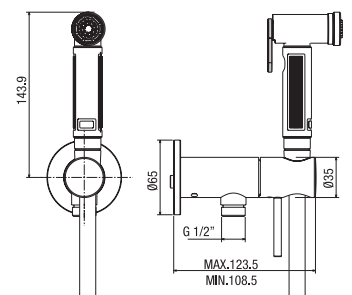

LG 14E812

CR	PGS	POR	POI	POS
€ 260,00	€ 442,00	€ 468,00	€ 468,00	€ 468,00
PRS				
€ 468,00				

kit wc/bidet comprensivo di:
- miscelatore monocomando
- doccia shut-off anticalcare in ottone
- flessibile doccia PVC 100 cm

handset kit including:
- *single-lever mixer*
- *shut-off anti-scale handset in brass*
- *shower hose PVC 100 cm*

Kit de douche pour WC/bidet:
- mitigeur monocommande applique
- douchette à impulsion anticalcaire en laiton
- flexible PVC 100 cm