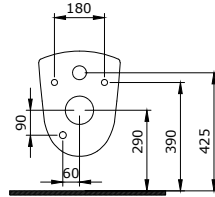

1600-001-0126

Sottile Slim Line Schalenbecken oval
Sottile Slim Line vasque à poser ovale
Sottile Slim Line Waskom ovaal

2011-001-0129

Care & Comfort Wand-Tiefspül-WC
Care & Comfort WC mural à chasse d'eau profonde
Care & Comfort Wandciset